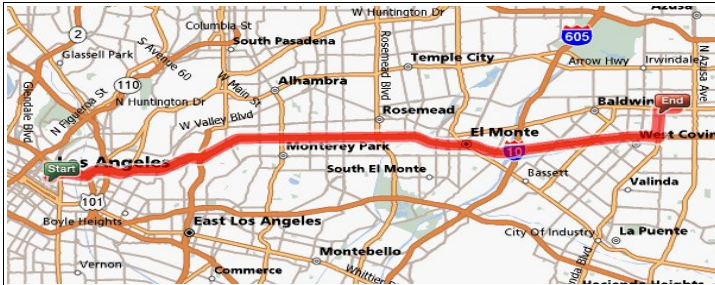

From Los Angeles Area:

1: Take I-10 E toward SAN BERNARDINO.

2: Take the VINCENT AVE exit- EXIT 35- toward GLENDORA AVE. 0.1 miles

3: Take the VINCENT AVE NORTH ramp. 0.1 miles

4: Merge onto S VINCENT AVE. 1.0 miles

5: Turn RIGHT onto E BADILLO ST. 0.5 miles

6: Make a U-TURN at S LARK ELLEN AVE onto E BADILLO ST. 0.4 miles

7: End at **Faith Community Church:**
1211 E Badillo St, West Covina, CA 91790, US

From Orange County Cities:

1: Take I-5 N toward LOS ANGELES.

2: Merge onto CA-57 N via EXIT 107A toward POMONA.

3: CA-57 N becomes CA-60 E. 0.1 miles

4: Keep RIGHT to take CA-57 N. 2.9 miles

5: Merge onto I-10 W toward LOS ANGELES. 6.3 miles

From Inland Empire Cities:

Take I-10 towards Los Angeles and Follow Steps 5 through 9 of 'Orange County' Directions Above.