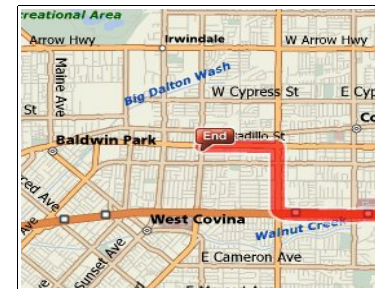

From Los Angeles Area:

1: Take I-10 E toward SAN BERNARDINO.

2: Take the VINCENT AVE exit- EXIT 35- toward GLENDORA AVE. 0.1 miles

3: Take the VINCENT AVE NORTH ramp. 0.1 miles

4: Merge onto S VINCENT AVE. 1.0 miles

1: Take I-5 N toward LOS ANGELES.

2: Merge onto CA-57 N via EXIT 107A toward POMONA.

3: CA-57 N becomes CA-60 E. 0.1 miles

4: Keep RIGHT to take CA-57 N. 2.9 miles

5: Merge onto I-10 W toward LOS ANGELES. 6.3 miles

6: Take the AZUSA AVE / CA-39 exit- EXIT 36. 0.2 miles

7: Turn RIGHT onto N AZUSA AVE / CA-39 N. 0.9 miles

8: Turn LEFT onto W BADILLO ST. 0.9 miles

9: End at **Faith Community Church:**
1211 E Badillo St, West Covina, CA 91790, US

From Inland Empire Cities:

Take I-10 towards Los Angeles and Follow Steps 5 through 9 of 'Orange County' Directions Above.