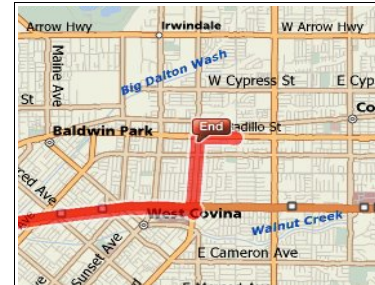

From Los Angeles Area:

1: Take I-10 E toward SAN BERNARDINO.

2: Take the VINCENT AVE exit- EXIT 35- toward GLENDORA AVE. 0.1 miles

3: Take the VINCENT AVE NORTH ramp. 0.1 miles

4: Merge onto S VINCENT AVE. 1.0 miles

5: Turn RIGHT onto E BADILLO ST. 0.5 miles

6: Make a U-TURN at S LARK ELLEN AVE onto E BADILLO ST. 0.4 miles

7: End at **Faith Community Church:**
1211 E Badillo St, West Covina, CA 91790, US

From Orange County Cities:

1: Take I-5 N toward LOS ANGELES.

2: Merge onto CA-57 N via EXIT 107A toward POMONA.

3: CA-57 N becomes CA-60 E. 0.1 miles

4: Keep RIGHT to take CA-57 N. 2.9 miles

5: Merge onto I-10 W toward LOS ANGELES. 6.3 miles