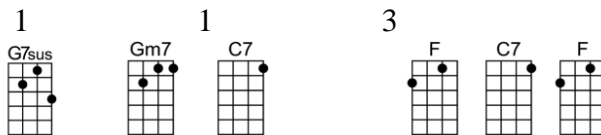

# LET IT SNOW! LET IT SNOW! LET IT SNOW!

Sing "C"

1945

**INTRO: F D7 Gm7 C7 F C7**  
2 2 2 2 4 4

Oh the weather out-side is frightful, but the fire is so de-lightful.

And since we've no place to go, Let It Snow, Let It Snow, Let It Snow!

## CHORUS:

[:] When we finally kiss goodnight, how I'll hate going out in the storm

But if you'll really hold me tight, all the way home I'll be warm.

The fire is slowly dying, and my dear, we're still good-bye-ing

But as long as you love me so,

**1.** Let It Snow, Let It Snow, Let It Snow! [:]

**2.** Let It Snow,... Let It Snow,... Let It Snow!

1 1 3 3 3 5 1 1