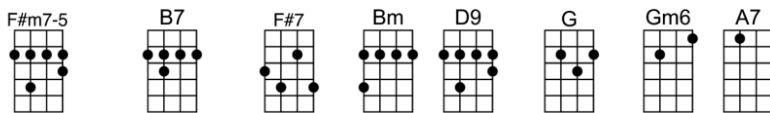

They will light my way to-night, I'll see you in my