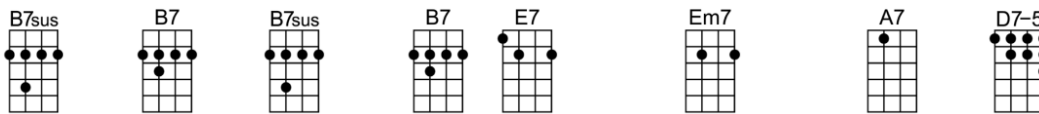

I'LL SEE YOU IN MY DREAMS

4/4 1...2...1234

INTRO: [: D D6 DM7 D6 :] X2
 2 2 2 2

D D6 DM7 D6 DM7 B7 B9 B7 B9 B7
 Though the days are long, twilight sings a song

E7 Gm6 A7 D D6 DM7 D6 DM7 D6
 Of the happi-ness that used to be.

F#m C#7 F#m A7 Bbdim Bm7 E7 A AM7 A7
 Soon my eyes will close. Soon I'll find re-pose and in dreams you're al - ways near to me.

I'll see you in my dreams, hold you in my dreams.

Someone took you out of my arms, still I feel the thrill of your charms.