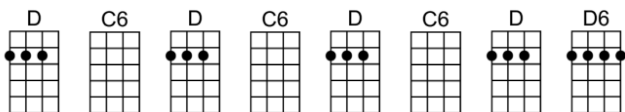

I'LL SEE YOU IN MY DREAMS

4/4 1...2...1234

INTRO: [: D D6 DM7 D6 :] X2
 2 2 2 2

D D6 DM7 D6 DM7 B7 B9 B7 B9 B7
 Though the days are long, twilight sings a song

E7 Gm6 A7 D D6 DM7 D6 DM7 D6
 Of the happi-ness that used to be.

F#m C#7 F#m A7 Bbdim Bm7 E7 A AM7 A7
 Soon my eyes will close. Soon I'll find re-pose and in dreams you're al - ways near to me.

I'll see you in my dreams, hold you in my dreams.

Someone took you out of my arms, still I feel the thrill of your charms.

12 34

Lips that once were mine, tender eyes that shine,

They will light my way to-night, I'll see you in my dreams.

They will light my way to-night, I'll see you in my

dreams.

4 4 4 4 4 4 6 1

27 JUN 09