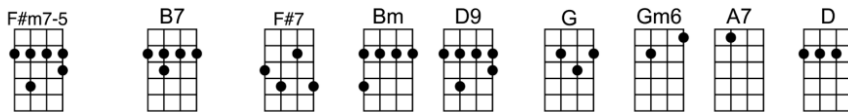

They will light my way to-night, I'll see you in my dreams.