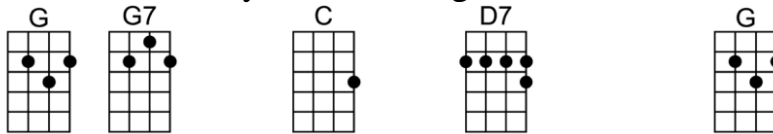

Making Love Ukulele Style

1...2...123

KEY = G

SING = B

Making love, uku-le-le style, you don't need to be in Waikiki.

Making love, uku-le-le style to a lovely ukulele sere - nade.

When you love, uku-le-le style, with every note your heart will float.

Far a-way to a tropic isle where a ukulele tune is softly played.

Strolling a- long be-neath the starlight, dreaming a lovers dream for two.

Soon you will see her eyes are starbright, as the ukulele magic comes through.