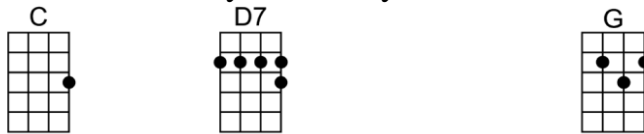

Take a tip and be sure to try [: the ukulele style of making love. :] X3