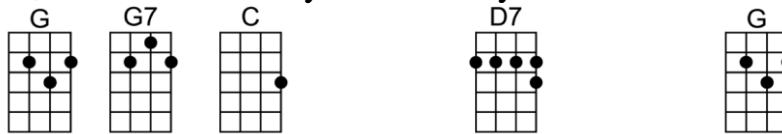

Making Love Ukulele Style

1...2...123

KEY = G

SING = B

Making love, uku-le-le style, you don't need to be in Waikiki.

Making love, uku-le-le style to a lovely ukulele sere - nade.

When you love, uku-le-le style, with every note your heart will float.

Far a-way to a tropic isle where a ukulele tune is softly played.

Strolling a- long be-neath the starlight, dreaming a lovers dream for two.

Soon you will see her eyes are starbright, as the ukulele magic comes through.