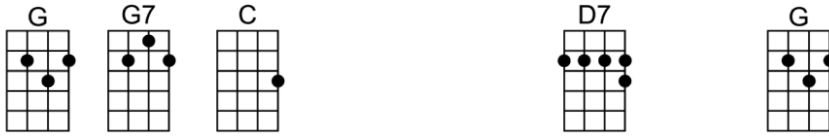

Making Love Ukulele Style

1...2...123

KEY = G

SING = B

Making love, uku-le-le style, you don't need to be in Waikiki.

Making love, uku-le-le style to a lovely ukulele sere - nade.

When you love, uku-le-le style, with every note your heart will float.

Far a-way to a tropic isle where a ukulele tune is softly played.

Strolling a- long be-neath the starlight, dreaming a lovers dream for two.

Soon you will see her eyes are starbright, as the ukulele magic comes through.