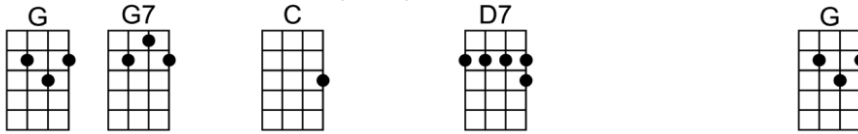

Making Love Ukulele Style

1...2...123

KEY = G

SING = B

Making love, uku-le-le style, you don't need to be in Waikiki.

Making love, uku-le-le style to a lovely ukulele sere - nade.

When you love, uku-le-le style, with every note your heart will float.

Far a-way to a tropic isle where a ukulele tune is softly played.

Strolling a- long be-neath the starlight, dreaming a lovers dream for two.

Soon you will see her eyes are starbright, as the ukulele magic comes through.