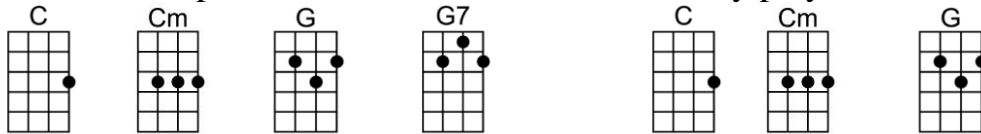

Making Love Ukulele Style

1...2...123

KEY = G

SING = B

Making love, uku-le-le style, you don't need to be in Waikiki.

Making love, uku-le-le style to a lovely ukulele sere - nade.

When you love, uku-le-le style, with every note your heart will float.

Far a-way to a tropic isle where a ukulele tune is softly played.

Strolling a- long be-neath the starlight, dreaming a lovers dream for two.

Soon you will see her eyes are starbright, as the ukulele magic comes through.