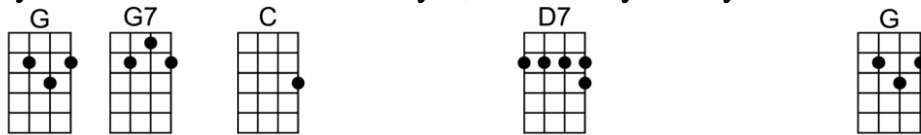

Making Love Ukulele Style

1...2...123

KEY = G

SING = B

Making love, uku-le-le style, you don't need to be in Waikiki.

Making love, uku-le-le style to a lovely ukulele sere - nade.

When you love, uku-le-le style, with every note your heart will float.

Far a-way to a tropic isle where a ukulele tune is softly played.

Strolling a- long be-neath the starlight, dreaming a lovers dream for two.

Soon you will see her eyes are starbright, as the ukulele magic comes through.