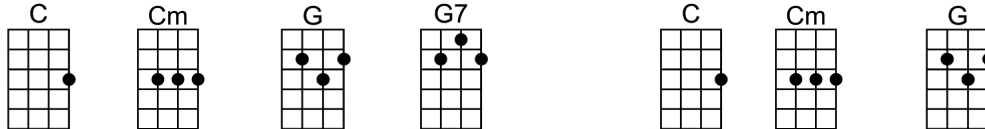

Making Love Ukulele Style

1...2...123

KEY = G
SING = B

Making love, uku-le-le style, you don't need to be in Waikiki.

Making love, uku-le-le style to a lovely ukulele sere - nade.

When you love, uku-le-le style, with every note your heart will float.

Far a-way to a tropic isle where a ukulele tune is softly played.

[: Strolling a-long be-neath the starlight, dreaming a lovers dream for two.

Soon you will see her eyes are starbright, as the ukulele magic comes through.