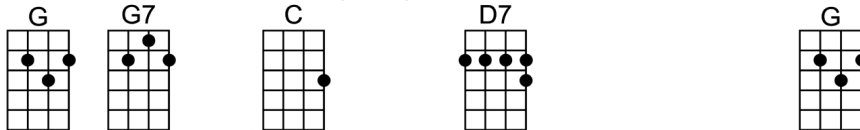

Making Love Ukulele Style

1...2...123

KEY = G
SING = B

Making love, uku-le-le style, you don't need to be in Waikiki.

Making love, uku-le-le style to a lovely ukulele sere - nade.

When you love, uku-le-le style, with every note your heart will float.

Far a-way to a tropic isle where a ukulele tune is softly played.

[: Strolling a-long be-neath the starlight, dreaming a lovers dream for two.

Soon you will see her eyes are starbright, as the ukulele magic comes through.