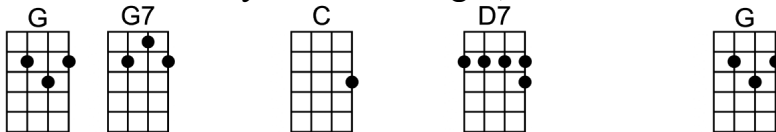

Making Love Ukulele Style

1...2...123

KEY = G
SING = B

Making love, uku-le-le style, you don't need to be in Waikiki.

Making love, uku-le-le style to a lovely ukulele sere - nade.

When you love, uku-le-le style, with every note your heart will float.

Far a-way to a tropic isle where a ukulele tune is softly played.

[: Strolling a-long be-neath the starlight, dreaming a lovers dream for two.

Soon you will see her eyes are starbright, as the ukulele magic comes through.