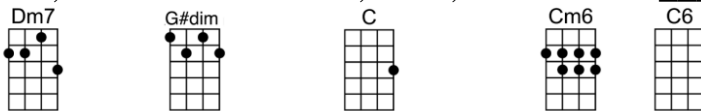

NO, NOT MUCH

Key C
Sing E

1...2...1234
The Four Lads

W/M Al Stillman & Robert Allen
1956

I don't want my / arms a-round you, / No, Not Much. * / * * * * /

I don't bless the / day I found you, / No, Not Much * / * * * * /

I don't need you / like * the stars don't / need _ the sky _ / ____ /

I won't love you / long-er__ than the / day ____ I / die ____ /

You don't thrill me / when you hold me, / No, Not Much * /

__ My / brain gets haz-y / * from your cool and / craz __ -y __ / touch ____ /

Bab-y if you / ev-er go __ / could I take it * / * may-be so __ /

Ah, but would I / like it, * No, Not / Much ____ / ____ /

No, ____ / Not ____ / Much ____ / ____ / _ * * * ||

NO, NOT MUCH

Key C
Sing E

1...2...1234
The Four Lads