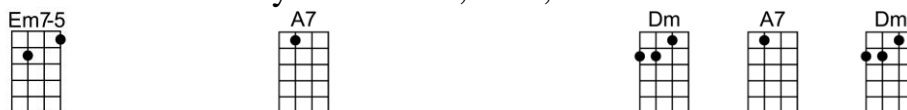

__ My / brain gets haz-y / * from your cool and / craz __ -y __ / touch ____ /