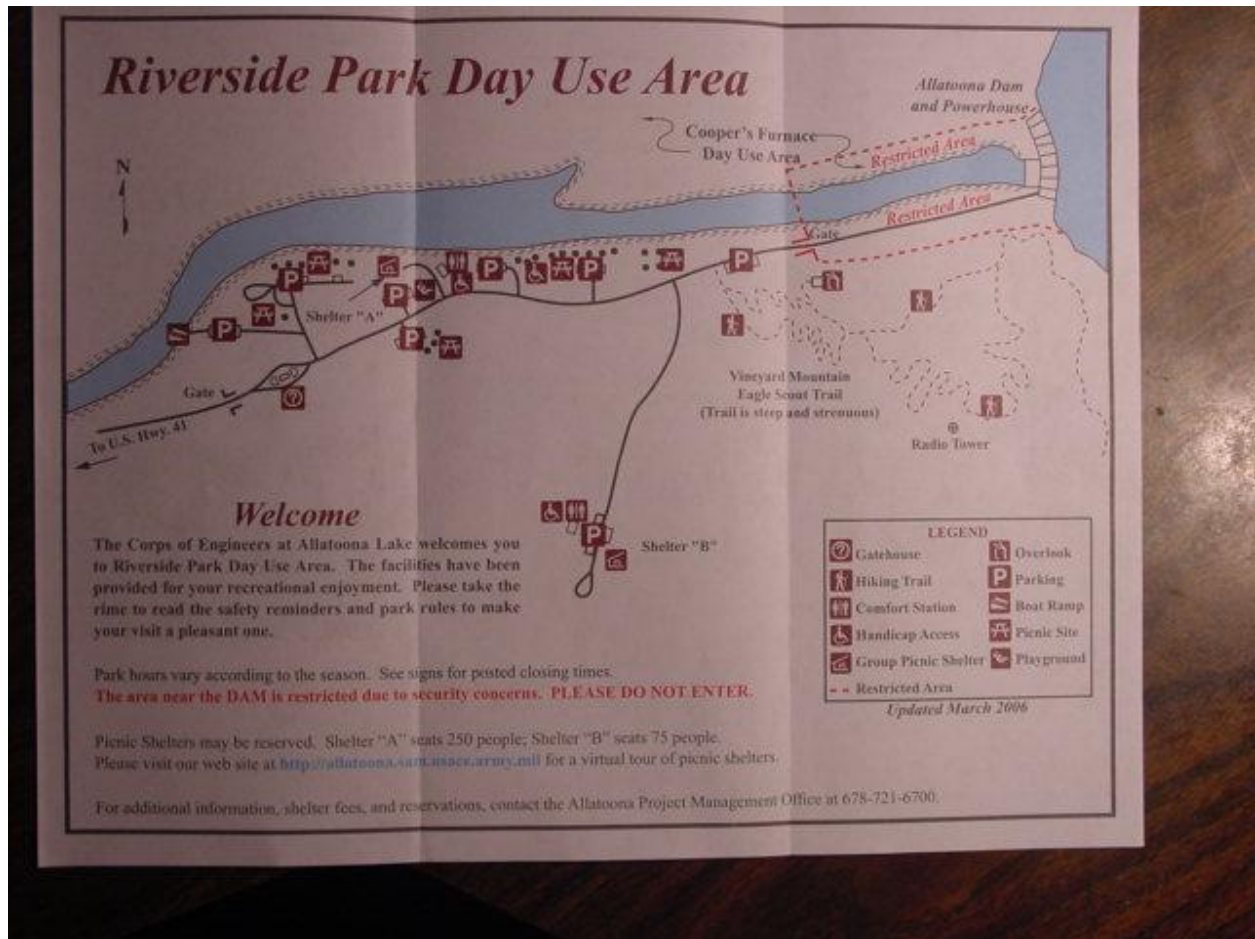

OSIA PICNIC

DIRECTIONS TO RIVERSIDE PARK SHELTER B

Take I-75 North to Red Top Mountain Road (exit 285) Turn Left and go 1/2 mile to Hwy 41.

Turn right (North) on Hwy 41, go Approx 1.1 Miles to Allatoona Dam Road.

Turn right on Allatoona Dam Road, go Approx 1.1 Mile to Park Entrance (Guard Shack)

go Approx 4/10 Mile to the 1st Road on the right Turn right and drive to Shelter B.

go Approx 4/10 Mile past the guard shack to the 1st Road on the right Turn right and drive to Shelter B.