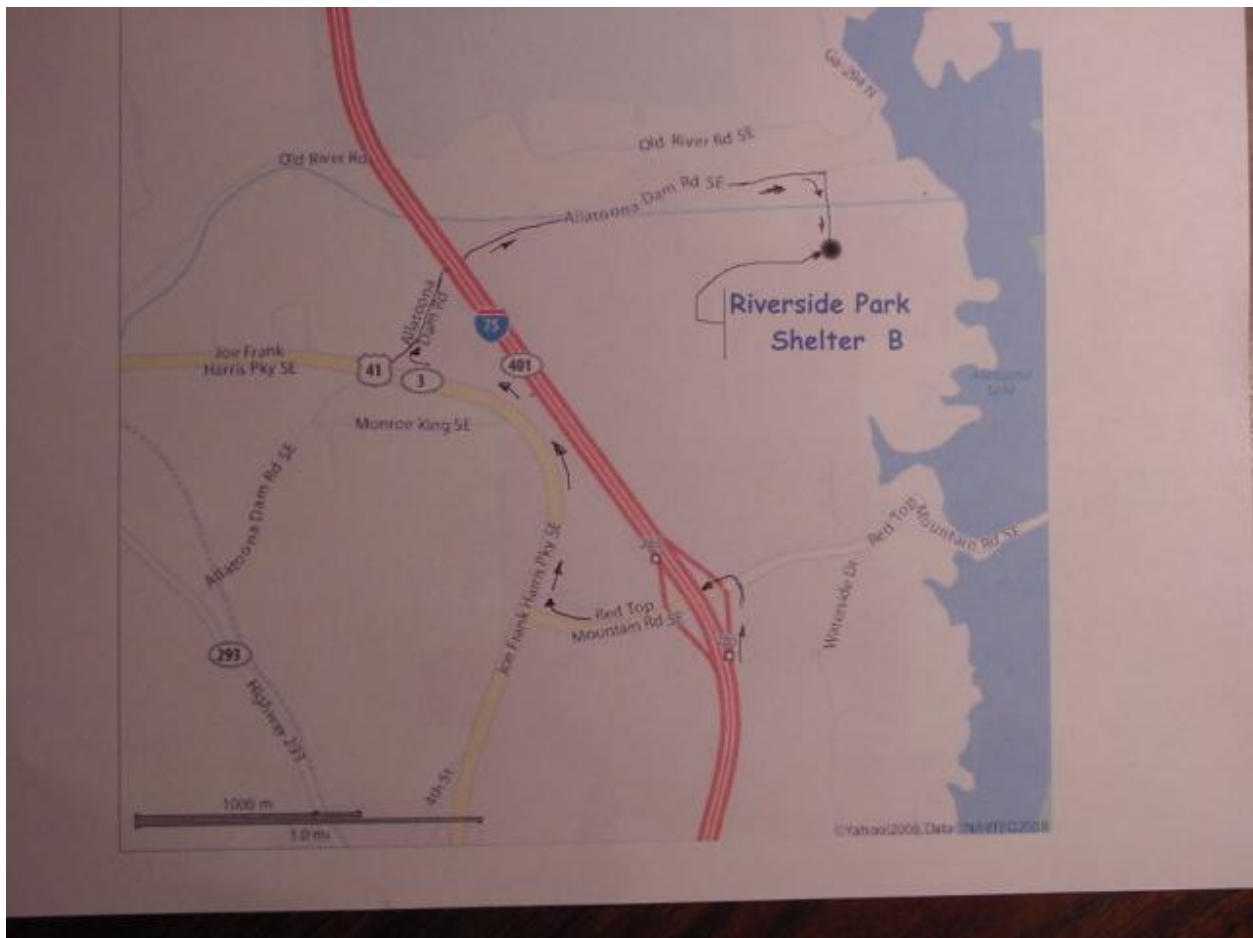

OSIA PICNIC

DIRECTIONS TO RIVERSIDE PARK SHELTER B

Take I-75 North to Red Top Mountain Road (exit 285) Turn Left and go 1/2 mile to Hwy 41.

Turn right (North) on Hwy 41, go Approx 1.1 Miles to Allatoona Dam Road.

Turn right on Allatoona Dam Road, go Approx 1.1 Mile to Park Entrance (Guard Shack)

go Approx 4/10 Mile to the 1st Road on the right Turn right and drive to Shelter B.

go Approx 4/10 Mile past the guard shack to the 1st Road on the right Turn right and drive to Shelter B.