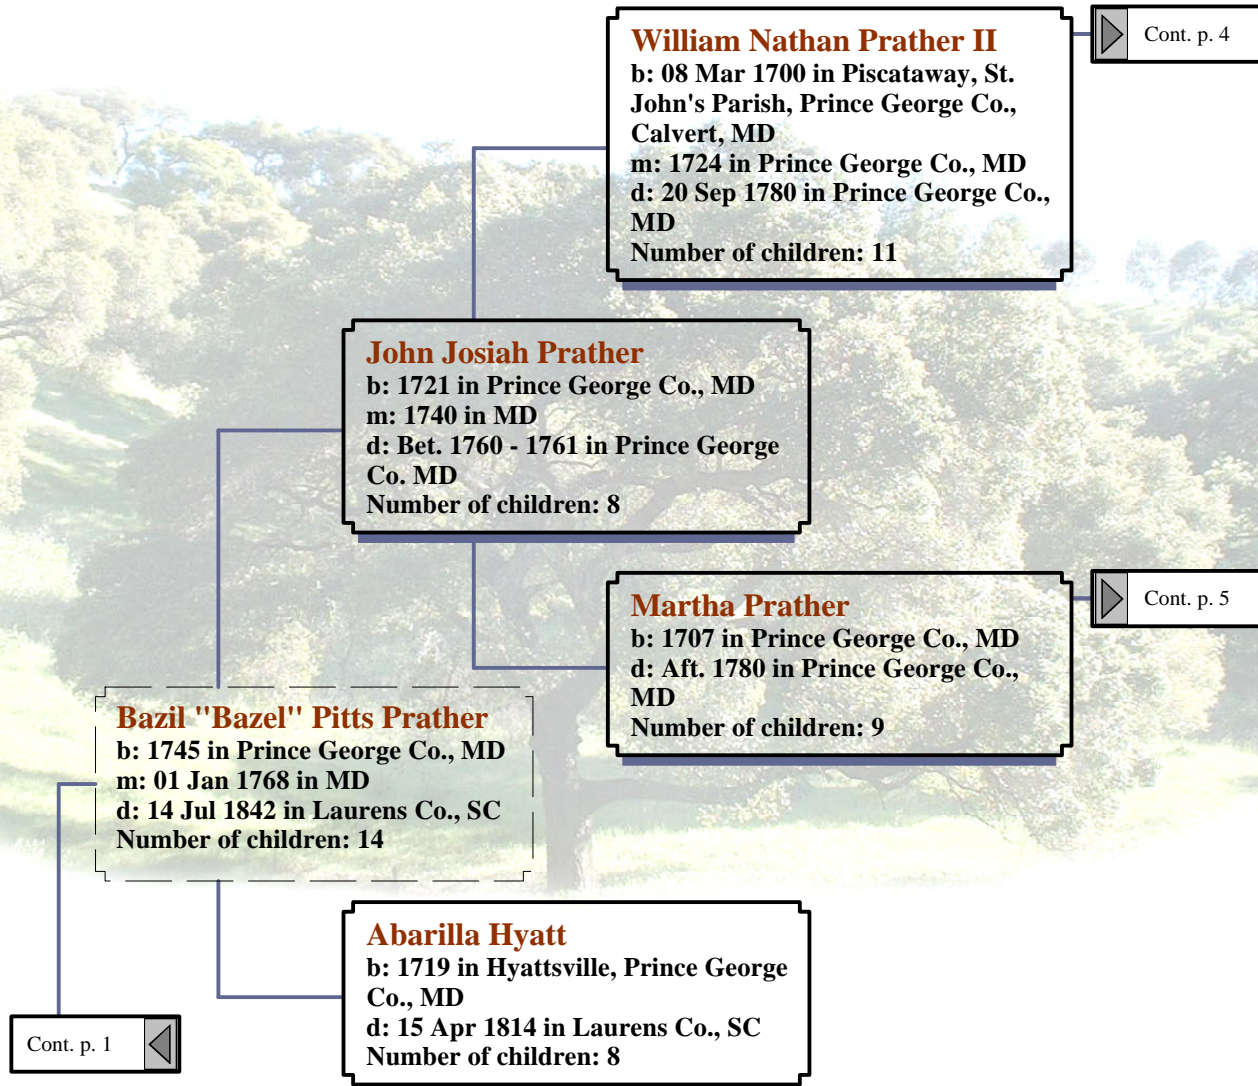

Pedigree Chart of Brice R. Prather (1 of 13)

Pedigree Chart of Brice R. Prather (2 of 13)

Pedigree Chart of Brice R. Prather (3 of 13)

Cont. p. 1

Van Swearingen
Number of children: 1

Priscilla Van Swearingen
b: Abt. 1745 in MD
d: 1832 in Laurens Co., SC
Number of children: 14

Sarah Unknown
b: Abt. 1749 in Berkley Co., WV
d: Abt. 1829 in Laurens Co., SC
Number of children: 1

Pedigree Chart of Brice R. Prather (4 of 13)

Pedigree Chart of Brice R. Prather (5 of 13)

Cont. p. 2

Jonathan Prather II
Number of children: 1

Cont. p. 9

Anthony Thomas Prater

b: 1545 in Near Latton, Wiltshire
Co., England
m: Bet. 1571 - 1572 in West Kingston,
Wiltshire Co., England
d: 21 Aug 1593 in Stanton, St.
Bernard Parish, Wiltshire Co.,
England
Number of children: 7

Jane Plott
b: Bet. 1515 - 1516 in Blewberye or
Blueberry, Berkshire Co., England
d: 05 Feb 1587 in Latton, Wiltshire
Co., England
Number of children: 10

Alice Unknown
Number of children: 1

Pedigree Chart of Brice R. Prather (12 of 13)