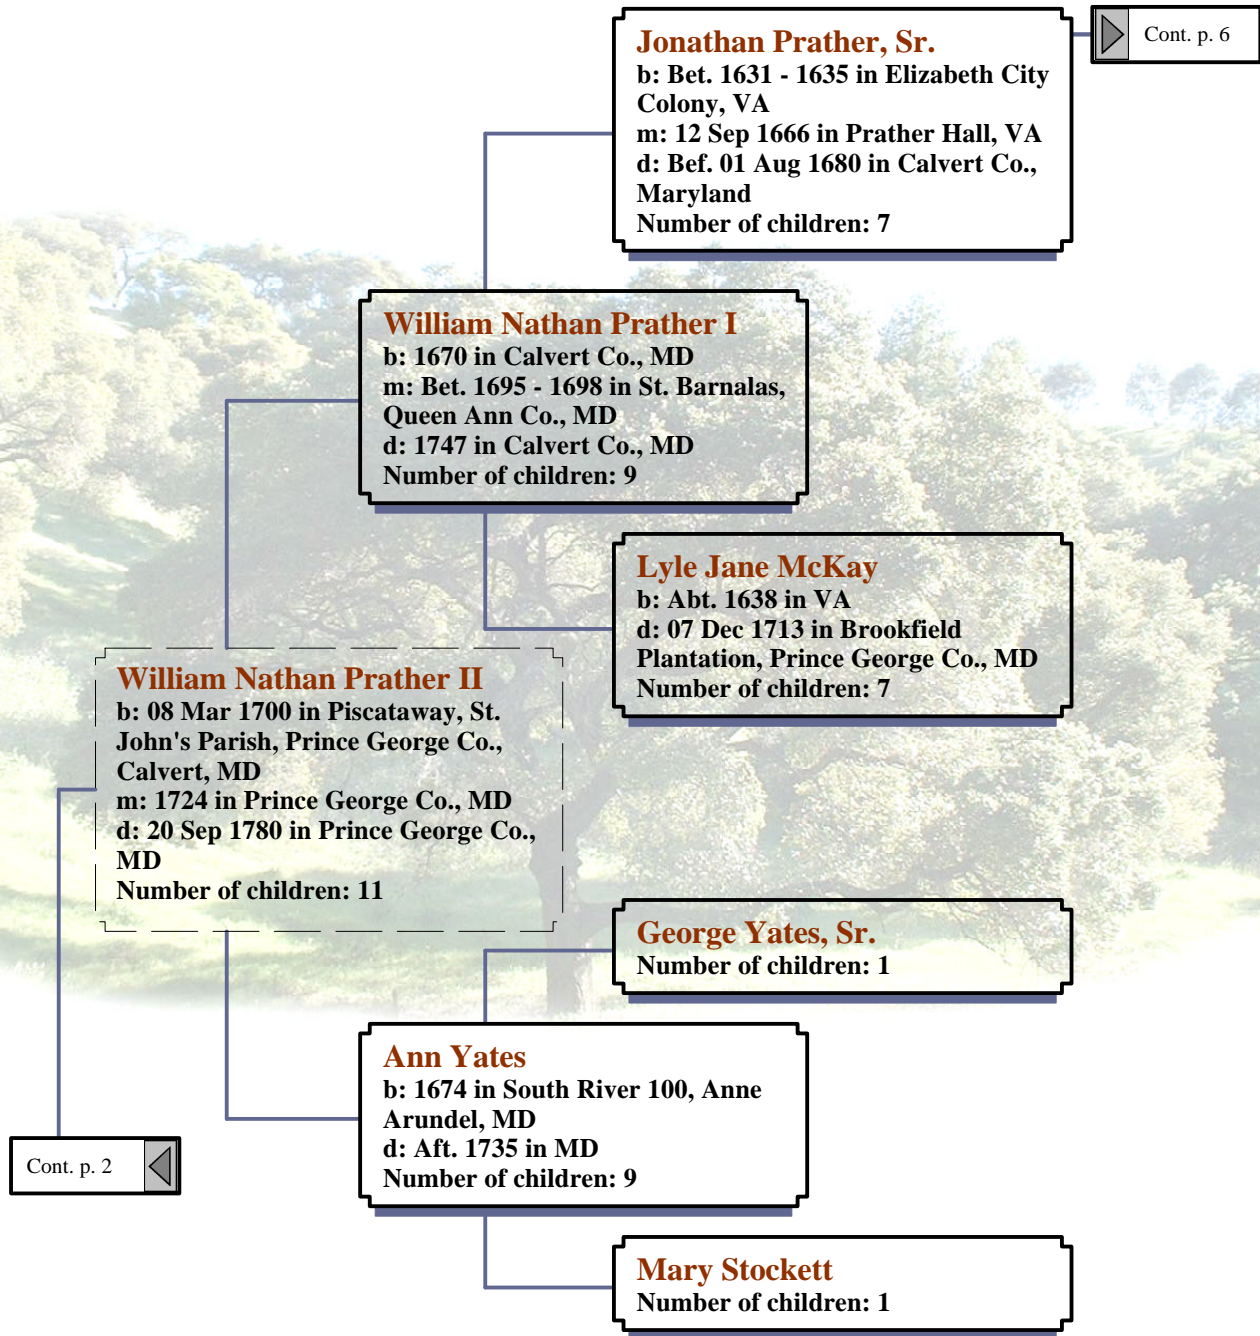

Pedigree Chart of Brice R. Prather (1 of 13)

Pedigree Chart of Brice R. Prather (2 of 13)

Pedigree Chart of Brice R. Prather (3 of 13)

Cont. p. 1

Van Swearingen
Number of children: 1

Priscilla Van Swearingen
b: Abt. 1745 in MD
d: 1832 in Laurens Co., SC
Number of children: 14

Sarah Unknown
b: Abt. 1749 in Berkley Co., WV
d: Abt. 1829 in Laurens Co., SC
Number of children: 1

Pedigree Chart of Brice R. Prather (4 of 13)

Pedigree Chart of Brice R. Prather (5 of 13)

Cont. p. 2

Jonathan Prather II
Number of children: 1

Cont. p. 9

Anthony Thomas Prater

b: 1545 in Near Latton, Wiltshire
Co., England
m: Bet. 1571 - 1572 in West Kingston,
Wiltshire Co., England
d: 21 Aug 1593 in Stanton, St.
Bernard Parish, Wiltshire Co.,
England
Number of children: 7

Jane Plott
b: Bet. 1515 - 1516 in Blewberye or
Blueberry, Berkshire Co., England
d: 05 Feb 1587 in Latton, Wiltshire
Co., England
Number of children: 10

Alice Unknown
Number of children: 1

Pedigree Chart of Brice R. Prather (12 of 13)