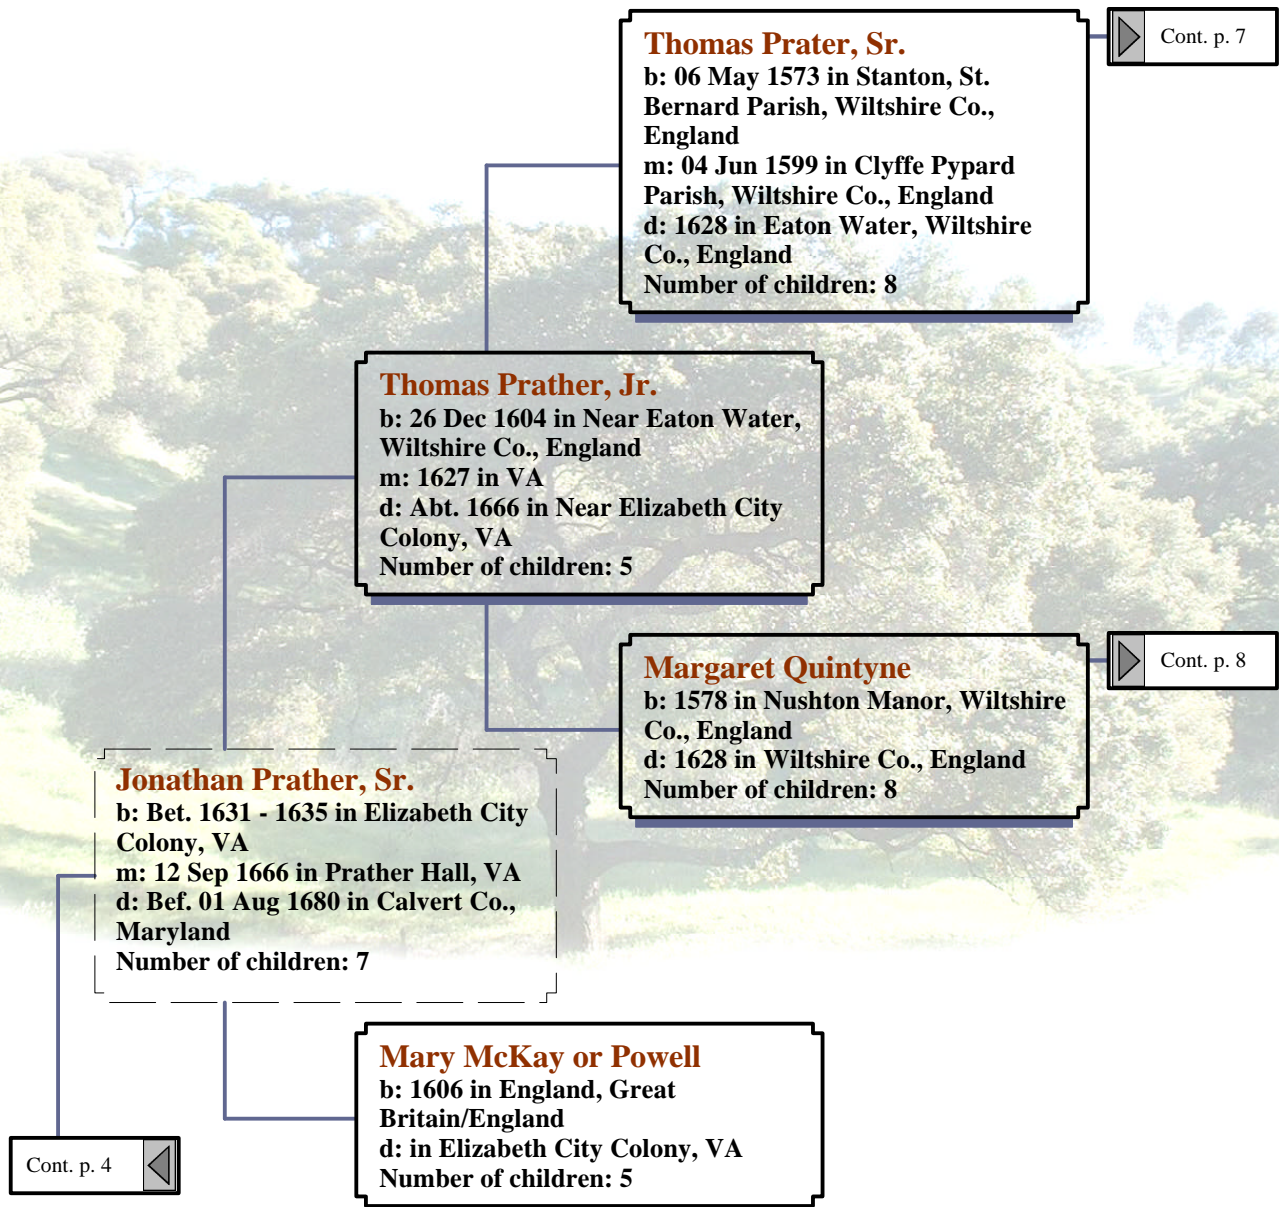

Sarah Unknown
b: Abt. 1749 in Berkley Co., WV
d: Abt. 1829 in Laurens Co., SC
Number of children: 1

Pedigree Chart of Brice R. Prather (4 of 13)

Pedigree Chart of Brice R. Prather (5 of 13)

Cont. p. 2

Jonathan Prather II
Number of children: 1

Martha Prather
b: 1707 in Prince George Co., MD
d: Aft. 1780 in Prince George Co.,
MD
Number of children: 9

Elizabeth Biggers
Number of children: 1

Pedigree Chart of Brice R. Prather (6 of 13)

Pedigree Chart of Brice R. Prater (7 of 13)

Cont. p. 9

Anthony Thomas Prater

b: 1545 in Near Latton, Wiltshire
Co., England
m: Bet. 1571 - 1572 in West Kingston,
Wiltshire Co., England
d: 21 Aug 1593 in Stanton, St.
Bernard Parish, Wiltshire Co.,
England
Number of children: 7

Jane Plott
b: Bet. 1515 - 1516 in Blewberye or
Blueberry, Berkshire Co., England
d: 05 Feb 1587 in Latton, Wiltshire
Co., England
Number of children: 10

Alice Unknown
Number of children: 1

Pedigree Chart of Brice R. Prather (12 of 13)