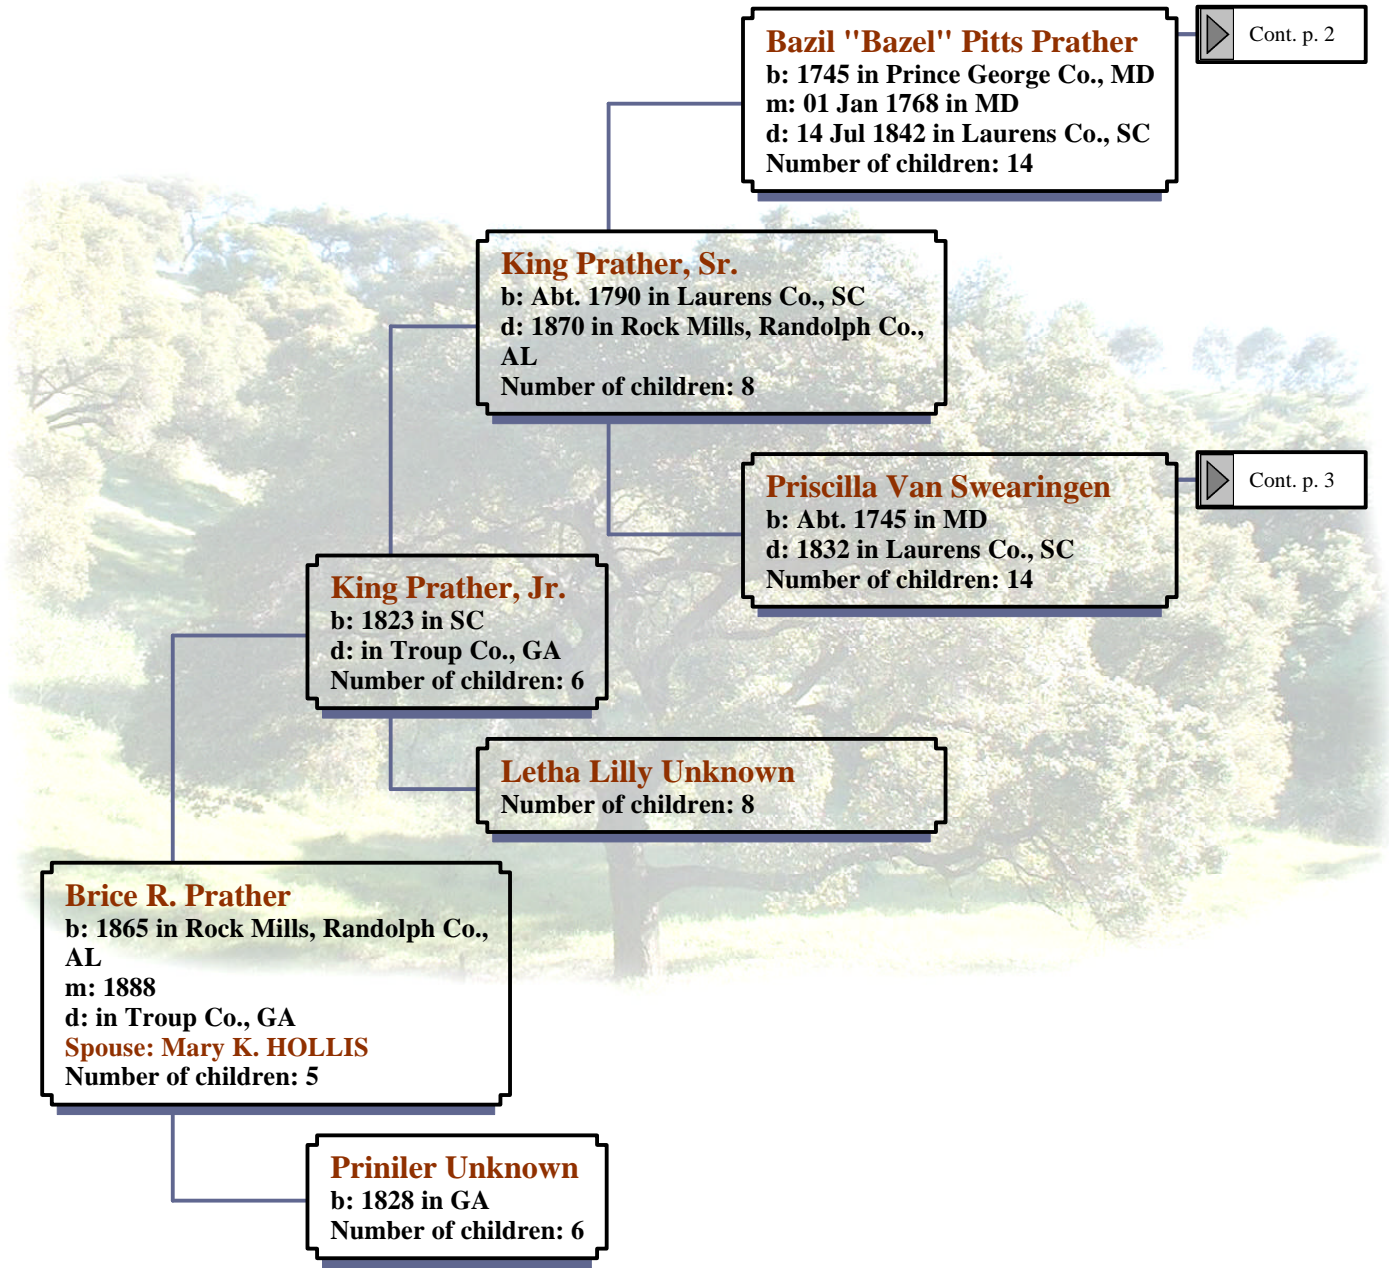

Pedigree Chart of Brice R. Prather (1 of 13)

Pedigree Chart of Brice R. Prather (2 of 13)

Pedigree Chart of Brice R. Prather (3 of 13)

Cont. p. 1

Van Swearingen
Number of children: 1

Priscilla Van Swearingen
b: Abt. 1745 in MD
d: 1832 in Laurens Co., SC
Number of children: 14

Sarah Unknown
b: Abt. 1749 in Berkley Co., WV
d: Abt. 1829 in Laurens Co., SC
Number of children: 1

Pedigree Chart of Brice R. Prather (4 of 13)

Pedigree Chart of Brice R. Prather (5 of 13)

Cont. p. 2

Jonathan Prather II
Number of children: 1

Cont. p. 9

Anthony Thomas Prater

b: 1545 in Near Latton, Wiltshire
Co., England
m: Bet. 1571 - 1572 in West Kingston,
Wiltshire Co., England
d: 21 Aug 1593 in Stanton, St.
Bernard Parish, Wiltshire Co.,
England
Number of children: 7

Jane Plott
b: Bet. 1515 - 1516 in Blewberye or
Blueberry, Berkshire Co., England
d: 05 Feb 1587 in Latton, Wiltshire
Co., England
Number of children: 10

Alice Unknown
Number of children: 1

Pedigree Chart of Brice R. Prather (12 of 13)