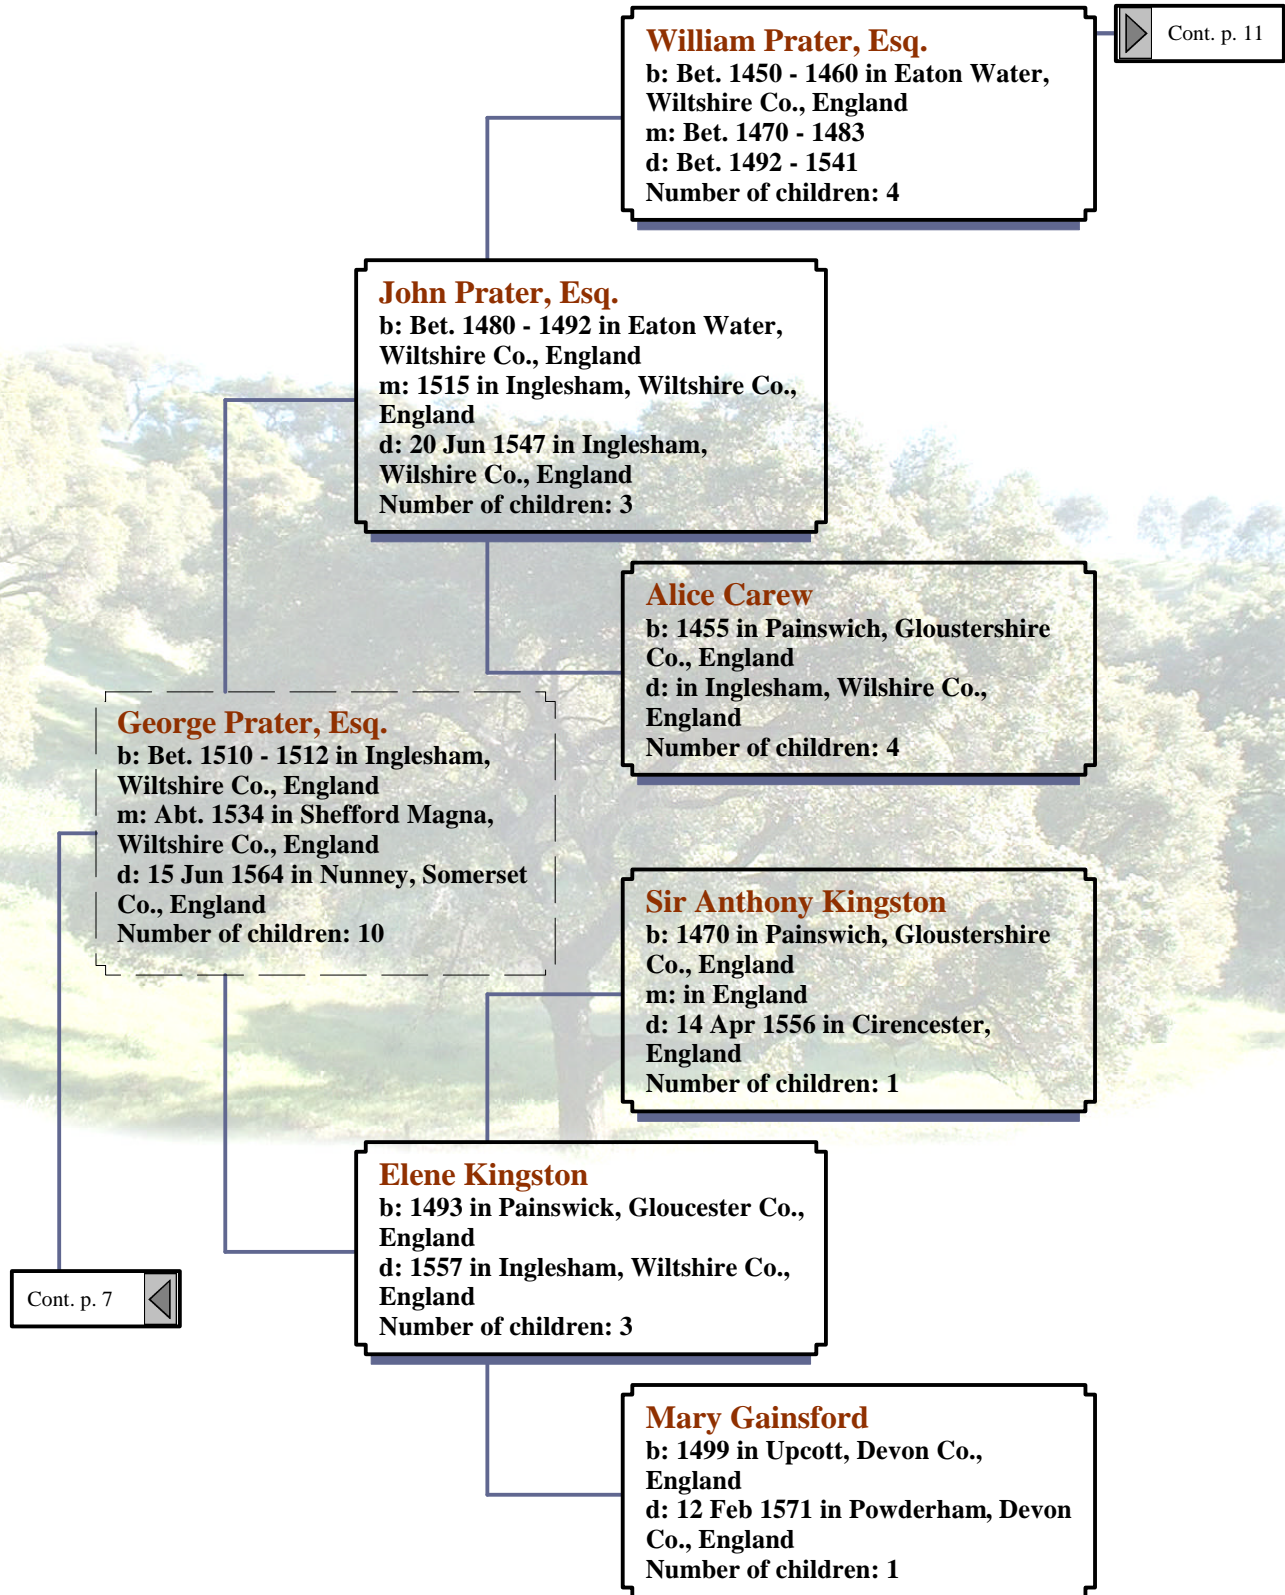

Cont. p. 9

Anthony Thomas Prater

b: 1545 in Near Latton, Wiltshire
Co., England
m: Bet. 1571 - 1572 in West Kingston,
Wiltshire Co., England
d: 21 Aug 1593 in Stanton, St.
Bernard Parish, Wiltshire Co.,
England
Number of children: 7

Jane Plott

b: Bet. 1515 - 1516 in Blewberye or
Blueberry, Berkshire Co., England
d: 05 Feb 1587 in Latton, Wiltshire
Co., England
Number of children: 10

Cont. p. 10

Thomas Prater, Sr.

b: 06 May 1573 in Stanton, St.
Bernard Parish, Wiltshire Co.,
England
m: 04 Jun 1599 in Clyffe Pypard
Parish, Wiltshire Co., England
d: 1628 in Eaton Water, Wiltshire
Co., England
Number of children: 8

Thomas Anthony Ivey Esquire

Number of children: 1

Cont. p. 6

Judith Ivey

b: 1550 in Prob. West Kingston,
Wiltshire Co., England
d: 05 Feb 1578 in West Kingston,
Wiltshire Co., England
Number of children: 6

Elizabeth Mallett

Number of children: 1

Pedigree Chart of Brice R. Prather (8 of 13)

Pedigree Chart of Brice R. Prather (9 of 13)

Pedigree Chart of Brice R. Prather (10 of 13)

Cont. p. 7

Sir Richard Plott
Number of children: 1