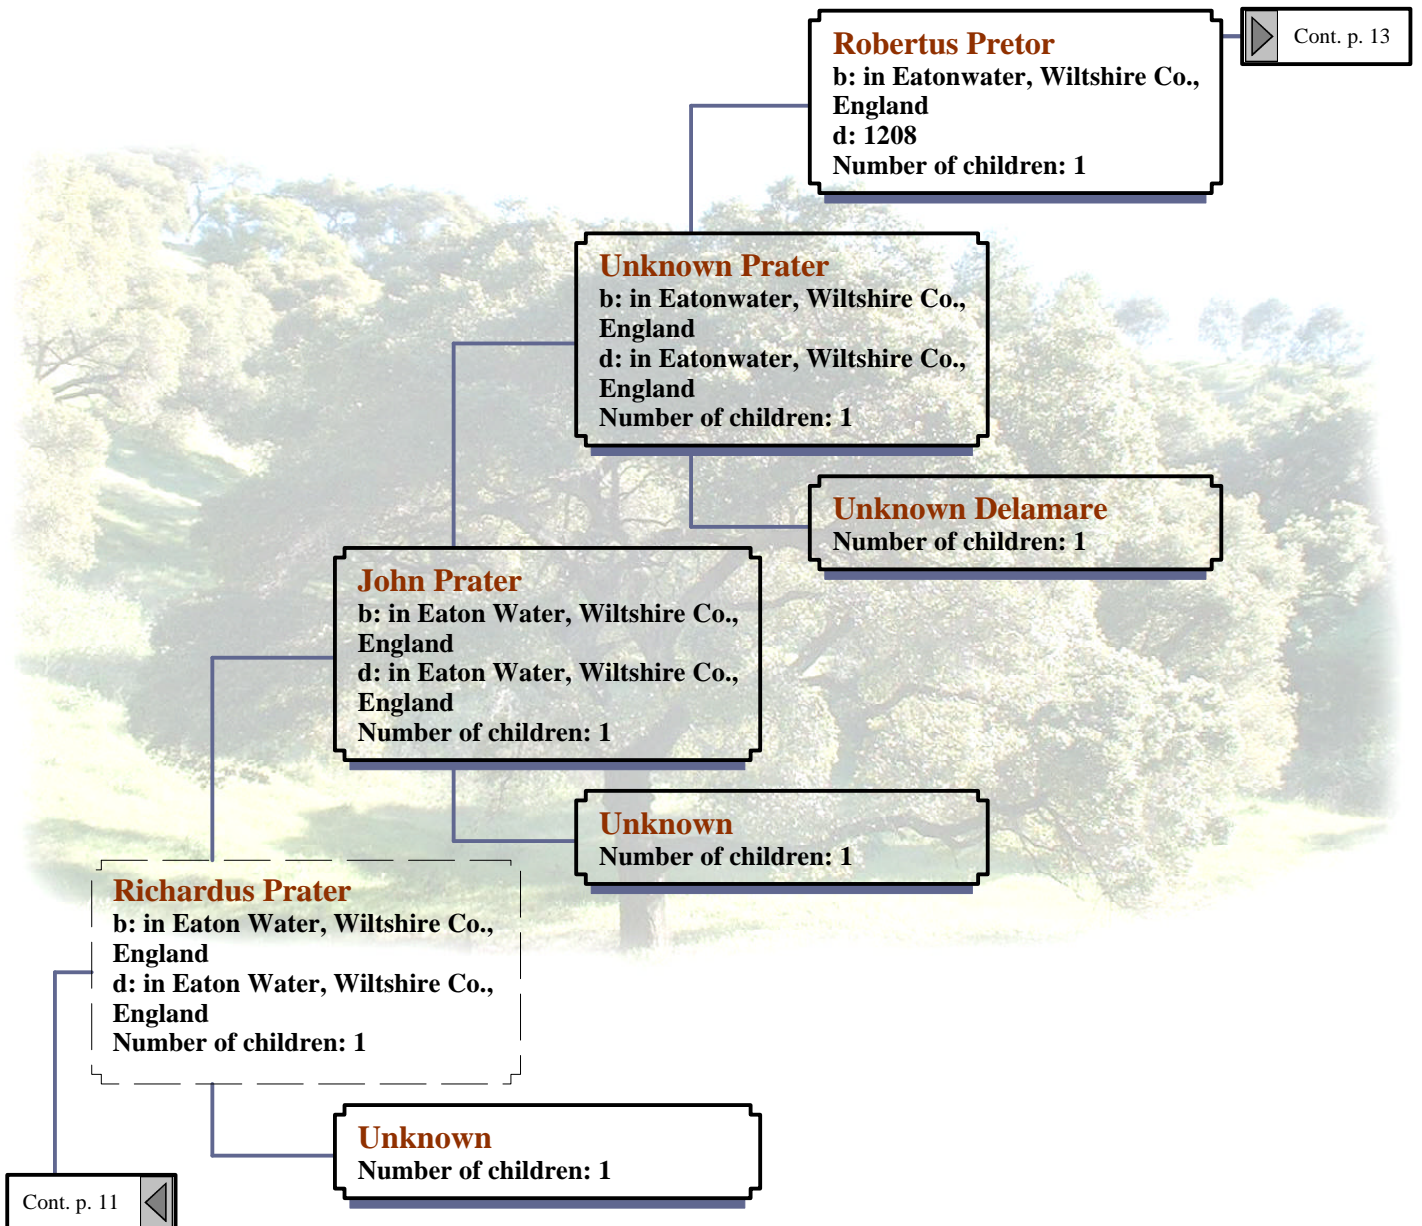

Cont. p. 9

Anthony Thomas Prater

b: 1545 in Near Latton, Wiltshire
Co., England
m: Bet. 1571 - 1572 in West Kingston,
Wiltshire Co., England
d: 21 Aug 1593 in Stanton, St.
Bernard Parish, Wiltshire Co.,
England
Number of children: 7

Thomas Anthony Ivey Esquire

Number of children: 1

Cont. p. 6

Judith Ivey

b: 1550 in Prob. West Kingston,
Wiltshire Co., England
d: 05 Feb 1578 in West Kingston,
Wiltshire Co., England
Number of children: 6

Elizabeth Mallett

Number of children: 1

Pedigree Chart of Brice R. Prather (8 of 13)

Pedigree Chart of Brice R. Prather (9 of 13)

Pedigree Chart of Brice R. Prather (10 of 13)

Cont. p. 7

Sir Richard Plott
Number of children: 1

Jane Plott
b: Bet. 1515 - 1516 in Blewberye or
Blueberry, Berkshire Co., England
d: 05 Feb 1587 in Latton, Wiltshire
Co., England
Number of children: 10

Alice Unknown
Number of children: 1

Pedigree Chart of Brice R. Prather (12 of 13)