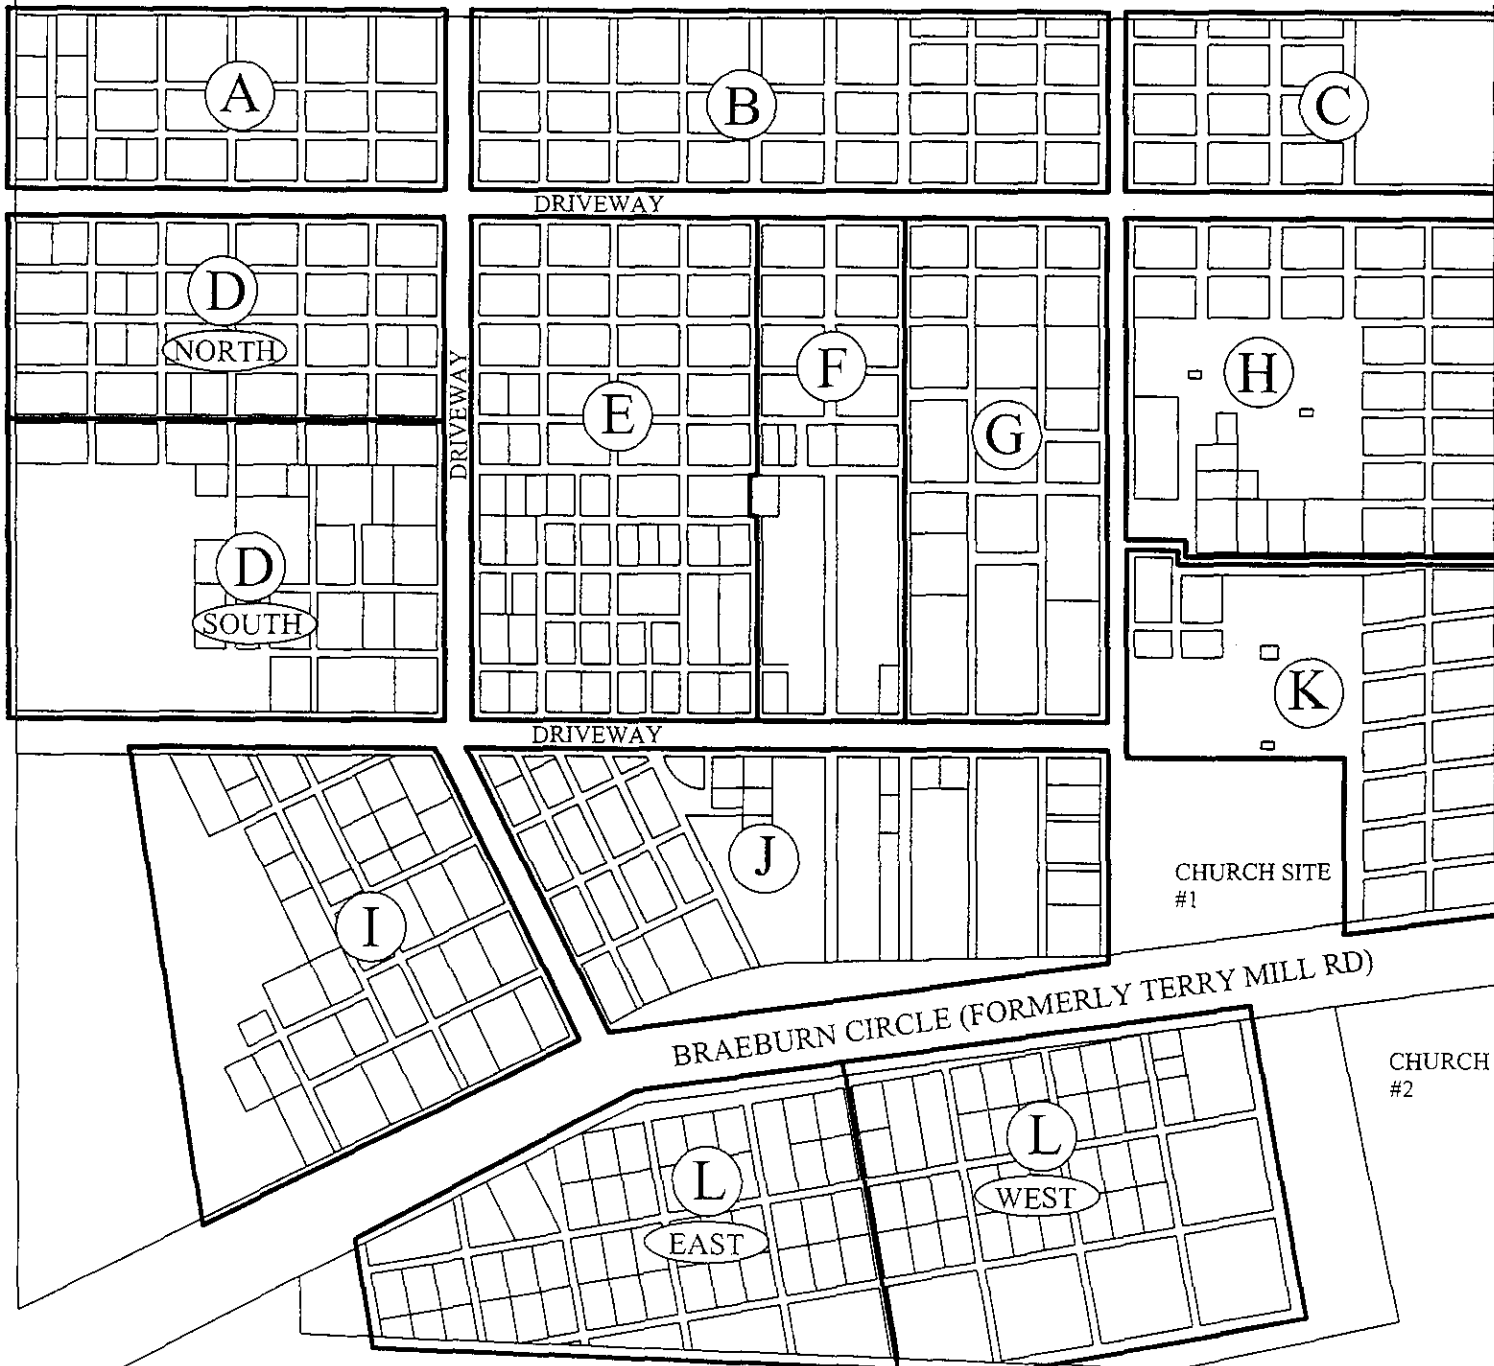

CLIFTON ROAD SOUTH

JOSEPHINE

NASH

BRAEBURN CIRCLE (FORMERLY TERRY MILL RD)

CHURCH SITE #1
 IN THE MID 1800s THIS WAS A ONE ROOM SCHOOLHOUSE DEEDED BY MARY TERRY IN FEBRUARY 1874 TO TRUSTEES FOR SYLVESTER CHAPEL METHODIST EPISCOPAL CHURCH SOUTH. THE CHURCH WAS NAMED AFTER MARY TERRY'S DECEASED SON WHO HAD DIED IN 1872 AT THE AGE OF 15 YEARS. THE METHODIST CHURCH FAILED AND THE SCHOOLHOUSE BECAME KNOWN AS THE SYLVESTER MEETING HOUSE.

L EAST

L WEST

BLOCK A
SYLVESTER CEMETERY

	10 11					48	49	50 51		
	12 13	14	22	23 24	25	26 27		52 53 54 55 56 57	58 59	
6 5 4 3	9 8 7	15 16	21 20	28 29	30	38 37	46	47		
2 1	17 18 19				31 32	36 35 34 33	39 40	42 41	45 44 43	
								60 61	63 62	65 64

DRIVEWAY

BLOCK E
SYLVESTER CEMETERY

1	42 44 43 45 46	82 83 84
2 3	47 51 48 52 49 53 50	85 86
4 5 6 7	8 9 10	87 88 91 89 92 90
11 12 20 13 21 14 15 16	54 55 56 57 61 58 62 59 63 60 64	65 66 67
17 22 18 23 19 24	68 69 70 71 72	
25 28 30 26 29 27	73 78 74 79 75 80 76 81 77	93 94 95 97 96 99 98 100 101 102
31 32 33 34 35 36		103
37 38 39		104 105
40 41		106 107 108 109

BLOCK L (EAST)- SYLVESTER CEMETERY

BLOCK L (WEST) - SYLVESTER CEMETERY