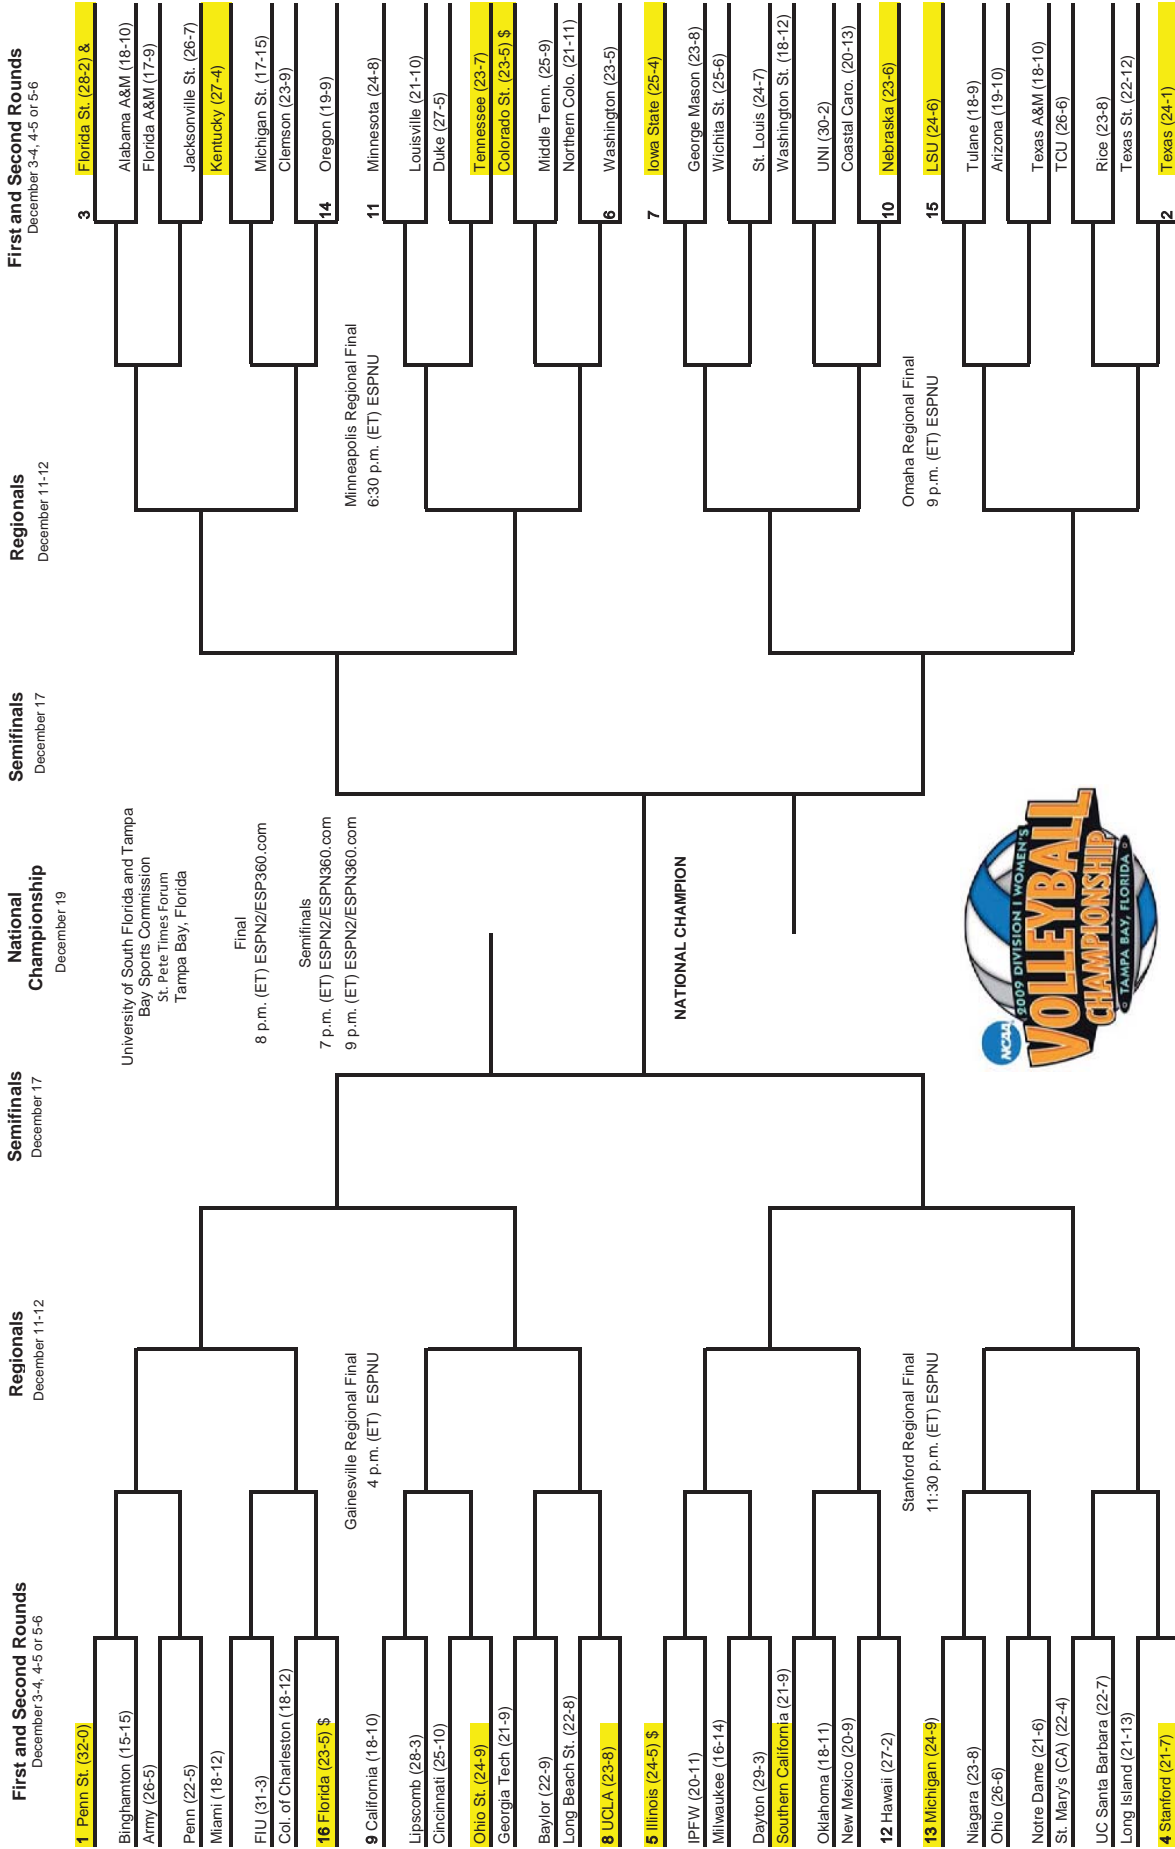

2009 RAINBOW WAHINE VOLLEYBALL WAC TOURNAMENT BOX SCORES

Volleyball Box Score
2009 University of Hawai'i Volleyball
Fresno State vs #3 Hawai'i (Nov 24, 2009 at Las Vegas)

#	Fresno State	S	Attack				Serve			Block				Pts		
			K	E	TA	Pct	Asst	SA	SE	RE	Dig	BS	BA		BE	BHE
1	Munson, Allannah	3	0	0	0	.000	14	0	2	0	6	0	0	0	0	0.0
6	Leonardo, Kelly	3	4	1	12	.250	0	0	0	0	1	0	0	0	0	5.0
11	Berger, Lauren	3	4	2	12	.167	0	0	0	0	1	0	1	0	0	4.5
14	Clarke, Brianna	3	3	1	14	.143	0	1	1	0	1	1	1	0	0	5.5
15	Parker, Kelli	3	8	5	22	.136	1	0	2	2	4	0	0	0	0	8.0
22	Brand, Marissa	2	0	0	3	.000	0	0	0	1	0	0	0	0	0	0.0
4	Mason, Kelly	3	0	0	0	.000	0	1	0	1	8	0	0	0	0	1.0
5	Moss, Meghan	3	0	0	0	.000	1	0	1	2	0	0	0	0	0	0.0
8	Platt, Baylee	3	2	3	12	-.083	0	0	1	1	3	1	0	0	0	3.0
9	Gera, Lacey	3	4	2	12	.167	0	0	0	1	0	0	0	0	0	4.0
12	Gera, Lisa	3	1	0	1	1.000	8	2	0	0	2	0	0	0	0	3.0
Totals		3	26	14	88	.136	24	4	7	8	25	3	2	1	0	34.0

Team Attack By Set

Set	K	E	TA	Pct
1	7	4	30	.100
2	8	4	25	.160
3	11	6	33	.152

SET SCORES

Fresno State (0)
Hawai'i (3)

TOTAL TEAM BLOCKS: 4.0

Team Records

1	2	3
15	15	17
25	25	25

Volleyball Box Score
2009 University of Hawai'i Volleyball
New Mexico State vs #3 Hawai'i (Nov 25, 2009 at Las Vegas)

#	New Mexico State	S	Attack				Serve			Block				Pts		
			K	E	TA	Pct	Asst	SA	SE	RE	Dig	BS	BA		BE	BHE
3	Birmingham, Erin	3	5	0	8	.625	0	0	0	0	1	0	1	0	0	5.5
6	Brennan, Kelsey	3	3	4	10	-.100	0	0	0	0	3	0	5	0	0	5.5
10	Devries, Jennah	3	0	1	2	-.500	28	0	2	0	6	0	1	0	0	0.5
23	Woods, Whitney	3	8	4	18	.222	0	0	0	0	1	1	3	0	0	10.5
24	Giddens, Kayleigh	3	8	5	21	.143	0	0	2	4	9	0	0	0	0	8.0
28	Altermatt, Krista	3	10	4	24	.250	1	0	1	1	2	0	2	1	0	11.0
5	Wolf, Lilly	3	0	0	0	.000	3	0	1	0	0	0	0	0	1	0.0
8	Brown, Bryanna	3	0	0	0	.000	1	0	0	1	3	0	0	0	0	0.0
9	Miks, Ellen	1	0	0	0	.000	0	0	0	0	0	0	0	0	0	0.0
13	Goodan, Kelli	3	1	0	1	1.000	0	0	0	0	0	0	0	1	0	1.0
59	Phillips, Kelsi	3	0	0	0	.000	2	0	0	1	6	0	0	0	0	0.0
Team																
Totals		3	35	18	84	.202	35	0	6	8	31	1	12	2	1	42.0

Team Attack By Set

Set	K	E	TA	Pct
1	8	6	21	.095
2	13	4	28	.321
3	14	8	35	.171

SET SCORES

New Mexico State (0)
Hawai'i (3)

TOTAL TEAM BLOCKS: 7.0

Team Records

1	2	3
12	17	23
25	25	25

#	Hawai'i	S	Attack				Serve			Block				Pts		
			K	E	TA	Pct	Asst	SA	SE	RE	Dig	BS	BA		BE	BHE
1	Ferrell, Stephanie	3	9	4	17	.294	0	0	0	0	2	0	2	0	0	10.0
2	Kaufman, Amber	3	4	3	10	.100	0	1	0	0	2	0	1	0	0	5.5
4	Hewitt, Brittany	3	5	2	12	.250	0	0	0	0	0	5	0	0	0	7.5
5	Danielson, Kanani	3	12	2	24	.417	4	2	0	0	6	0	1	0	0	14.5
11	Mafua, Dani	3	3	0	3	1.000	33	1	2	0	7	1	1	1	1	5.5
13	Cubi-Otineru, Aneli	3	11	1	16	.625	1	2	2	0	6	0	3	1	0	14.5
6	Cascioppo, Corinne	1	0	0	0	.000	0	0	0	0	0	0	0	1	0	0.0
7	Ka'aihue, Elizabeth	3	0	0	0	.000	2	0	0	3	14	0	0	0	0	0.0
9	Forsythe, Alexis	1	0	0	0	.000	0	0	0	0	0	0	0	0	0	0.0
10	Brandt, Stephanie	3	0	0	0	.000	2	2	0	0	4	0	0	0	0	2.0
16	Fowler, Catherine	1	0	0	0	.000	0	0	0	0	0	0	0	0	0	0.0
17	Robins, Alexis	1	0	0	0	.000	0	0	0	0	0	0	0	0	0	0.0
18	Lee, Jayme	2	0	0	0	.000	2	0	0	1	0	0	0	0	0	0.0
Totals		3	44	12	82	.390	44	8	4	4	41	1	13	3	1	59.5

Team Attack By Set

Set	K	E	TA	Pct
1	15	4	31	.355
2	13	6	24	.292
3	16	2	27	.519

Site: Las Vegas (Orleans Arena)

Date: Nov 24, 2009 Attend: 1827 Time: 1:20

Referees: Margie Ray, Kit Kitade

TOTAL TEAM BLOCKS: 7.5

#	Hawai'i	S	Attack				Serve			Block				Pts		
			K	E	TA	Pct	Asst	SA	SE	RE	Dig	BS	BA		BE	BHE
1	Ferrell, Stephanie	3	5	1	11	.364	0	0	0	0	0	0	0	1	0	5.0
2	Kaufman, Amber	3	6	1	10	.500	0	0	0	0	2	0	2	0	0	7.0
4	Hewitt, Brittany	3	4	0	7	.571	0	0	0	0	0	0	1	0	0	4.5
5	Danielson, Kanani	3	14	6	34	.235	1	0	0	0	8	2	1	1	0	16.5
11	Mafua, Dani	3	2	1	5	.200	34	2	0	0	3	0	1	0	1	4.5
13	Cubi-Otineru, Aneli	3	10	3	25	.280	0	1	3	0	5	0	1	1	0	11.5
6	Cascioppo, Corinne	1	0	0	0	.000	0	0	0	0	0	0	0	0	0	0.0
7	Ka'aihue, Elizabeth	3	0	0	0	.000	1	4	0	0	5	0	0	0	0	4.0
10	Brandt, Stephanie	3	0	0	0	.000	0	1	1	0	3	0	0	0	0	1.0
18	Lee, Jayme	2	0	0	0	.000	1	0	0	0	0	0	0	0	0	0.0
Totals		3	41	12	92	.315	37	8	4	0	26	2	6	3	1	54.0

Team Attack By Set

Set	K	E	TA	Pct
1	11	3	25	.320
2	14	2	24	.500
3	16	7	43	.209

Site: Las Vegas (Orleans Arena)

Date: Nov 25, 2009 Attend: 1990 Time: 1:27

Referees: Eric Asami, Ken Kitade

Hawai'i wins WAC Tournament.

TOTAL TEAM BLOCKS: 5.0

2009 Division I Women's VOLLEYBALL CHAMPIONSHIP

*First- and second-round matches will be played on the campus of one of the participating institutions.
- First and Second Round Host
$ - First and Second Rounds Played Dec. 3-4
& - First and Second Rounds Played Dec. 5-6