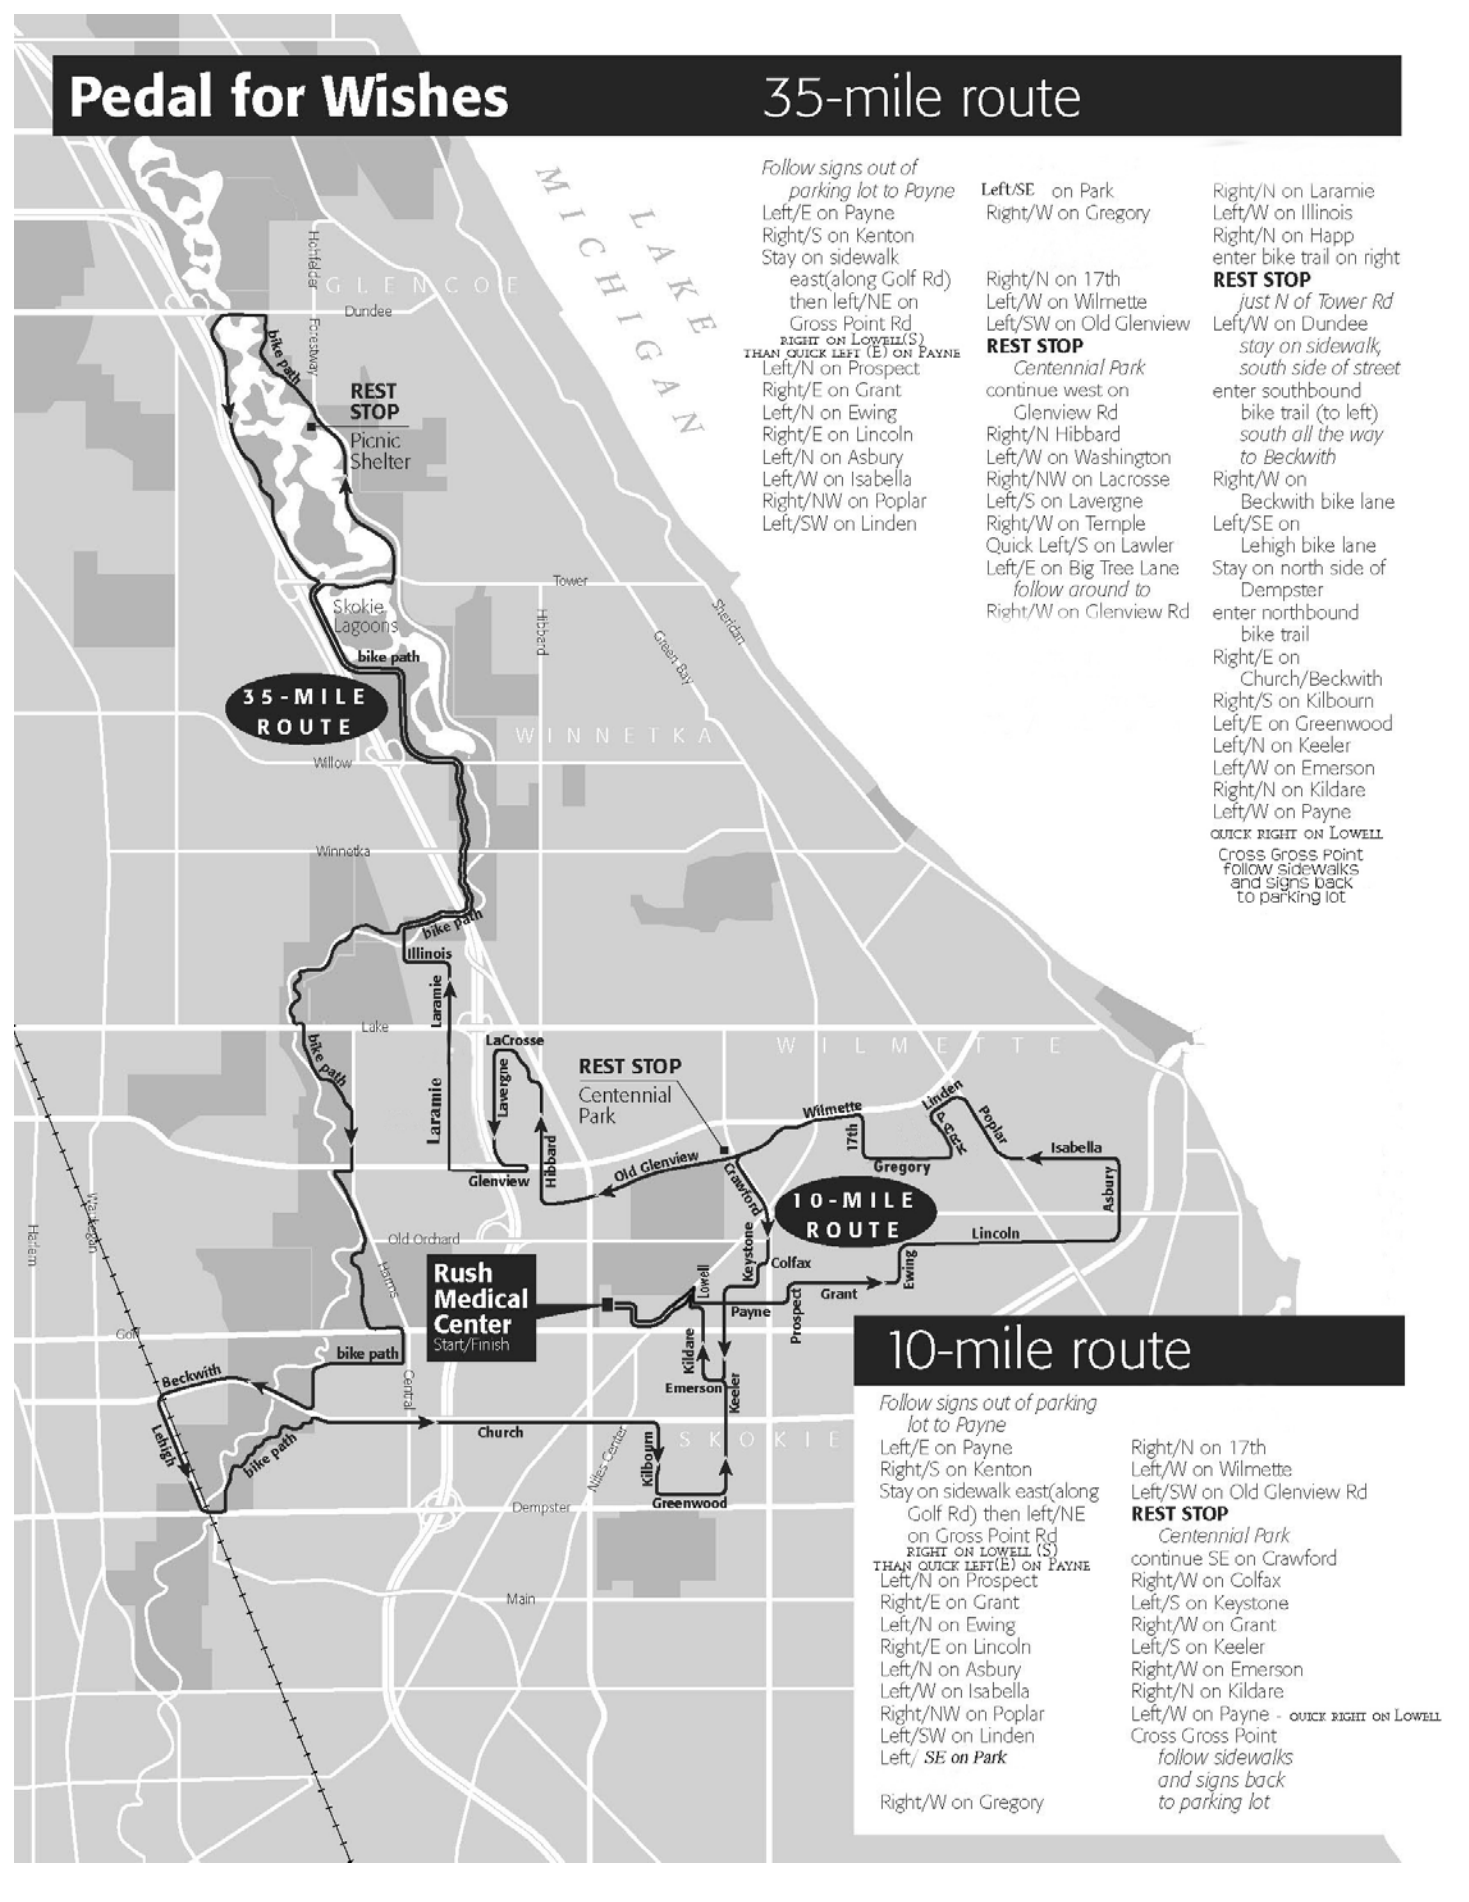

Pedal for Wishes

35-mile route

Follow signs out of parking lot to Payne
 Left/E on Payne
 Right/S on Kenton
 Stay on sidewalk east(along Golf Rd) then left/NE on Gross Point Rd
RIGHT ON LOWELL(S) THAN QUICK LEFT (E) ON PAYNE
 Left/N on Prospect
 Right/E on Grant
 Left/N on Ewing
 Right/E on Lincoln
 Left/N on Asbury
 Left/W on Isabella
 Right/NW on Poplar
 Left/SW on Linden

Right/N on Laramie
 Left/W on Illinois
 Right/N on Happ
 enter bike trail on right
REST STOP

just N of Tower Rd
 Left/W on Dundee
 stay on sidewalk, south side of street
 enter southbound bike trail (to left) south all the way to Beckwith
 Right/W on Beckwith bike lane
 Left/SE on Lehigh bike lane
 Stay on north side of Dempster
 enter northbound bike trail
 Right/E on Church/Beckwith
 Right/S on Kilbourn
 Left/E on Greenwood
 Left/N on Keeler
 Left/W on Emerson
 Right/N on Kildare
 Left/W on Payne
QUICK RIGHT ON LOWELL
 Cross Gross Point follow sidewalks and signs back to parking lot

35-MILE ROUTE

10-MILE ROUTE

10-mile route

Follow signs out of parking lot to Payne
 Left/E on Payne
 Right/S on Kenton
 Stay on sidewalk east(along Golf Rd) then left/NE on Gross Point Rd
RIGHT ON LOWELL(S) THAN QUICK LEFT (E) ON PAYNE
 Left/N on Prospect
 Right/E on Grant
 Left/N on Ewing
 Right/E on Lincoln
 Left/N on Asbury
 Left/W on Isabella
 Right/NW on Poplar
 Left/SW on Linden
 Left/SE on Park

Rush Medical Center
 Start/Finish

REST STOP

REST STOP
 Centennial Park