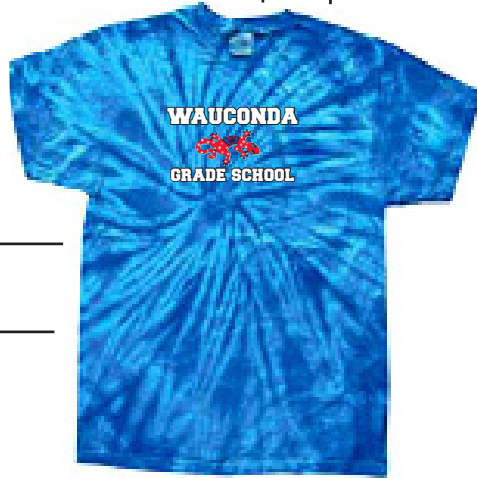

Crewneck, Long Sleeve—Royal Blue

Ladies Long Sleeve—White

Crewneck, Short Sleeve—Red

Tye-Dye—Royal Blue

Crewneck Sweatshirt—Grey

Sweatpants—Grey

Hooded Sweatshirt Grey

Zippered Hooded Sweatshirt—Navy

Ringer T Red/White

Capri Sweatpants—Grey