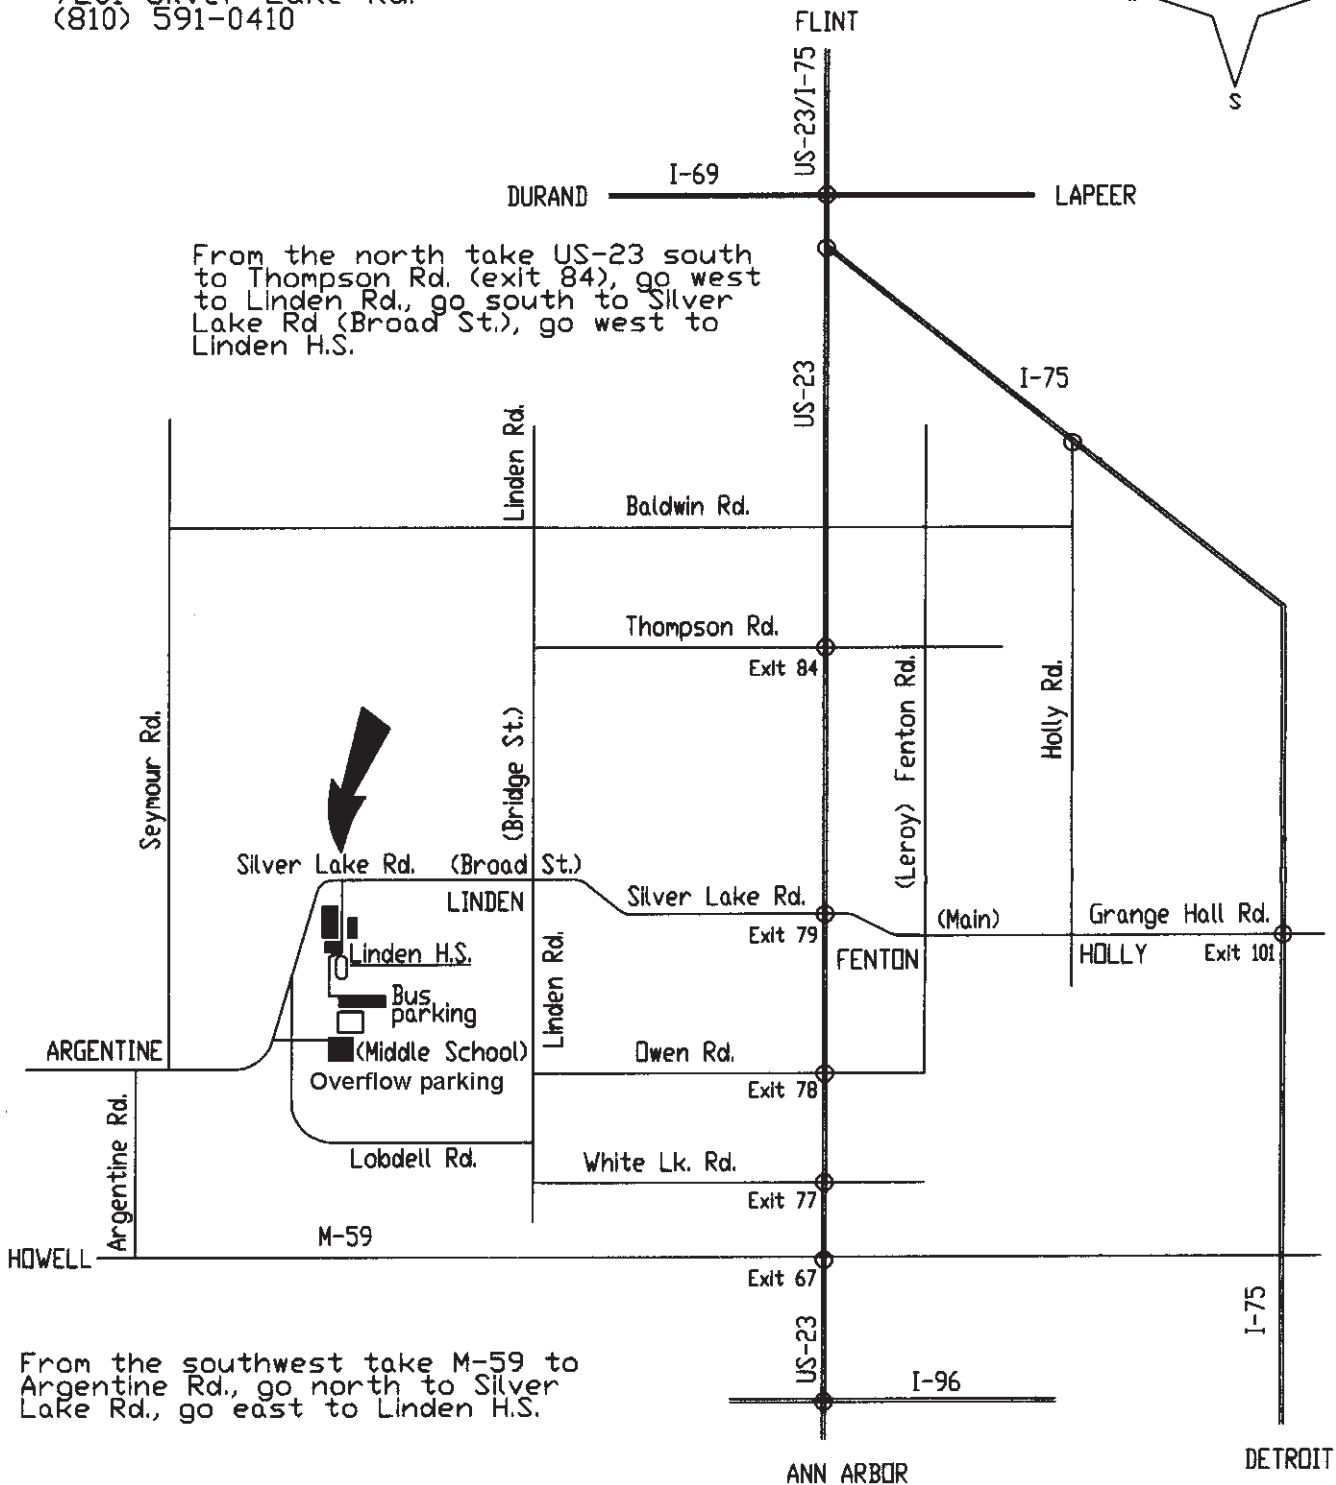

LINDEN MARCHING BAND INVITATIONAL DRIVING DIRECTIONS

Linden High School
 7201 Silver Lake Rd.
 (810) 591-0410

From the north take US-23 south to Thompson Rd. (exit 84), go west to Linden Rd., go south to Silver Lake Rd. (Broad St.), go west to Linden H.S.

From the southwest take M-59 to Argentine Rd., go north to Silver Lake Rd., go east to Linden H.S.

From the south take US-23 north to White Lk. Rd. (exit 77), go west to Linden Rd., go north to Lobdell Rd., go west/north to Silver Lk. Rd., go east to Linden H.S.

From the southeast take I-75 north to Grange Hall Rd. (exit 101), go west through Holly, through Fenton (road becomes Silver Lake Rd.), go west through Linden to Linden H.S.