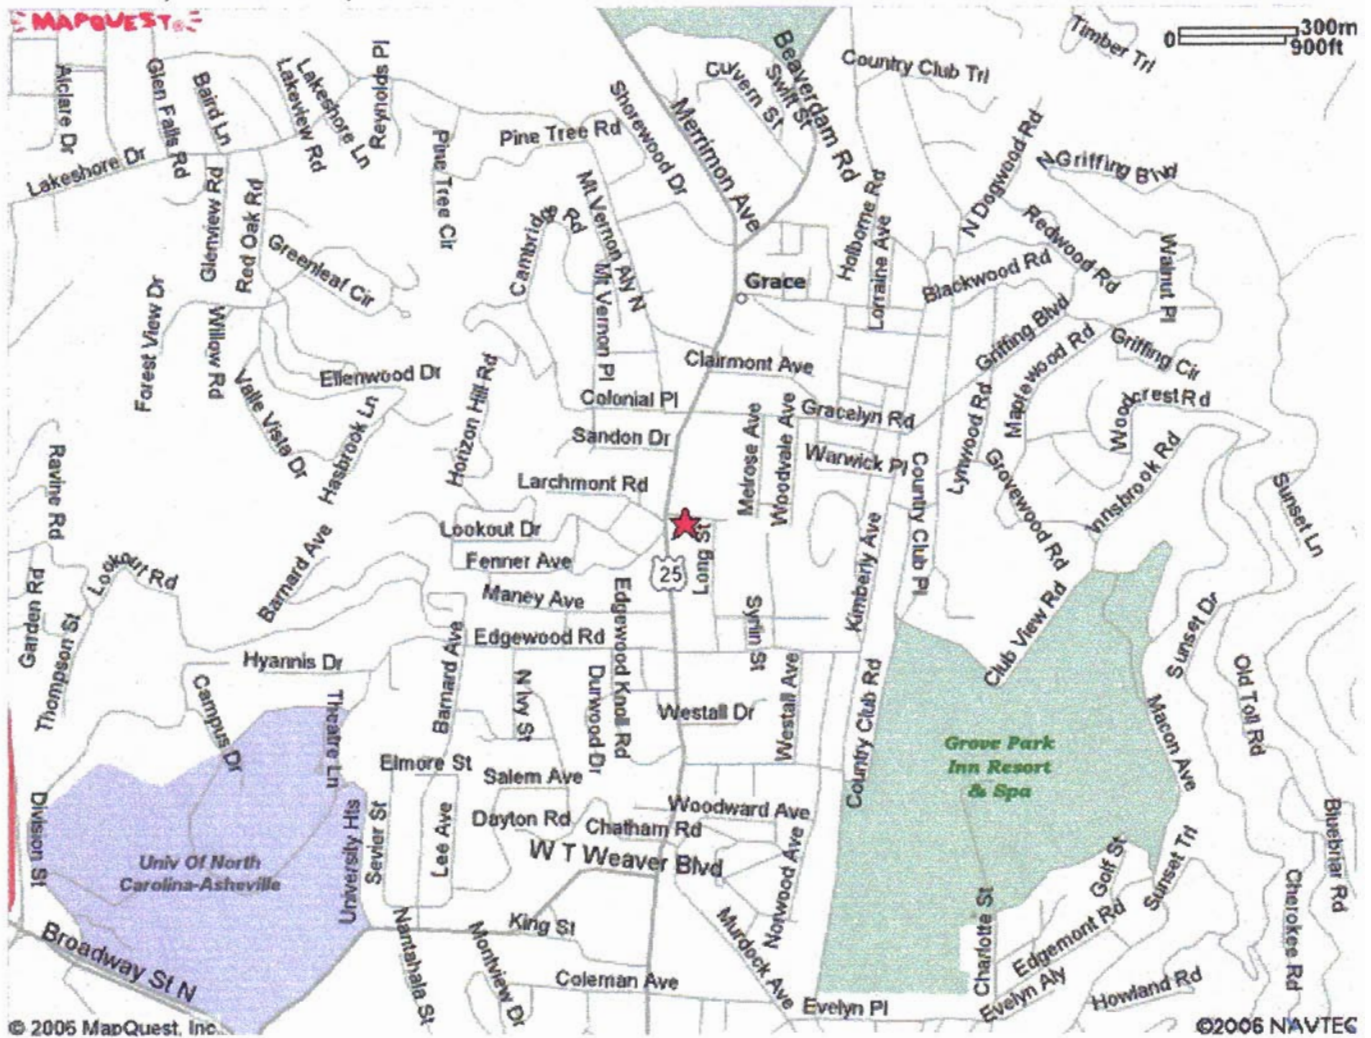

# MAPQUEST.

★ [1-33] E Larchmont Rd  
Asheville, NC 28804, US

All rights reserved. Use Subject to License/Copyright

This map is informational only. No representation is made or warranty given as to its content. User assumes all risk of use. MapQuest and its suppliers assume no responsibility for any loss or delay resulting from such use.