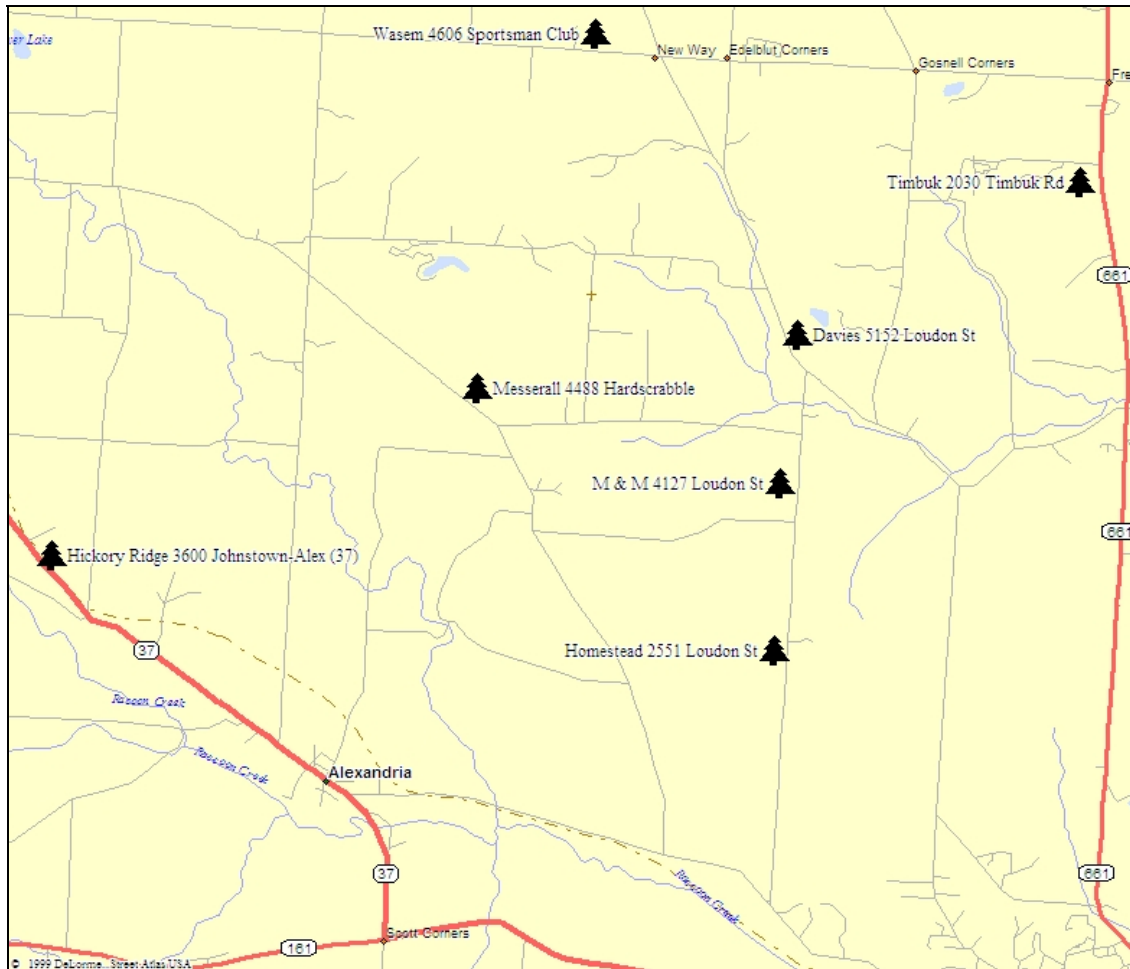

# Come to Alexandria to Find the Perfect Christmas Tree

## **Davies Tree Farm**

5152 Loudon St NW  
Granville