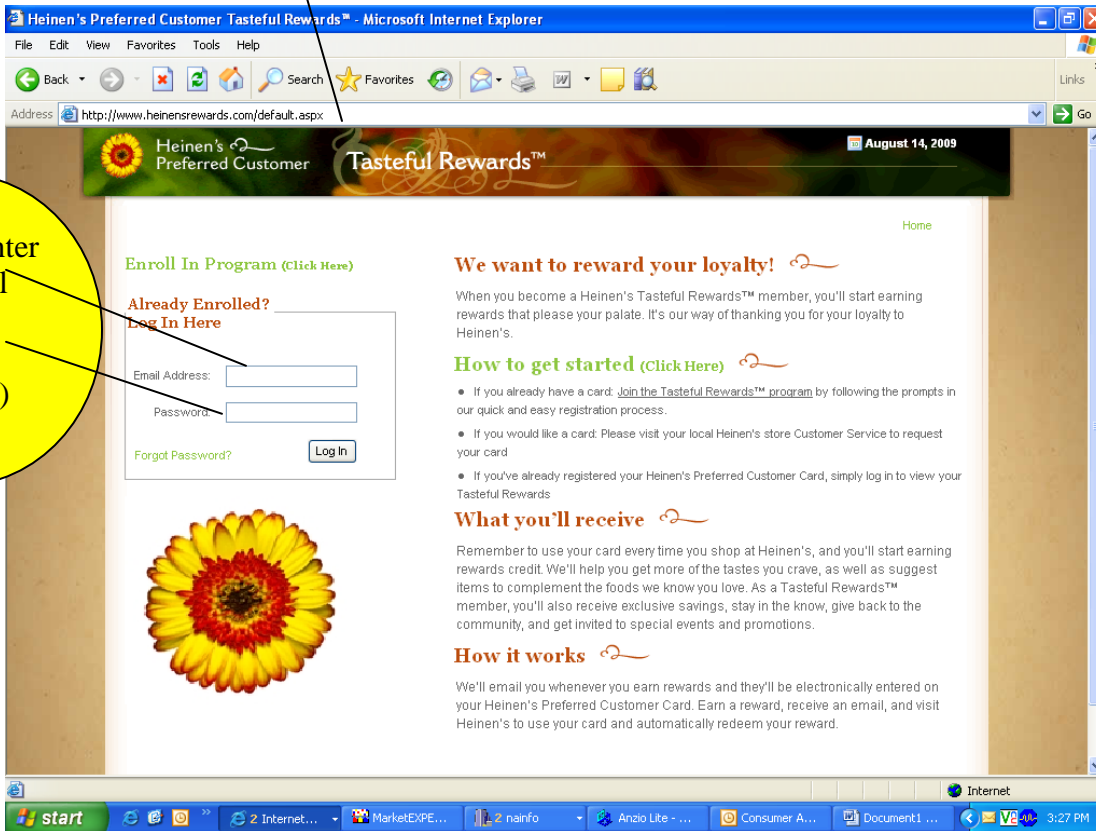

## HEINEN'S - ABC SCHOOL SELECTION INSTRUCTIONS

STEP 1 – Go to [www.heinensrewards.com](http://www.heinensrewards.com)

Step 2- Enter your email address & password (click log in)

Step 3- When you click log in (step 2) it will bring you to your Welcome back page- Click on "profile" at the top right corner of page

Step 4- Once in your profile page scroll down to the school selection. Select your school from the drop down list

Step 5- Click save changes at the bottom right corner of the page