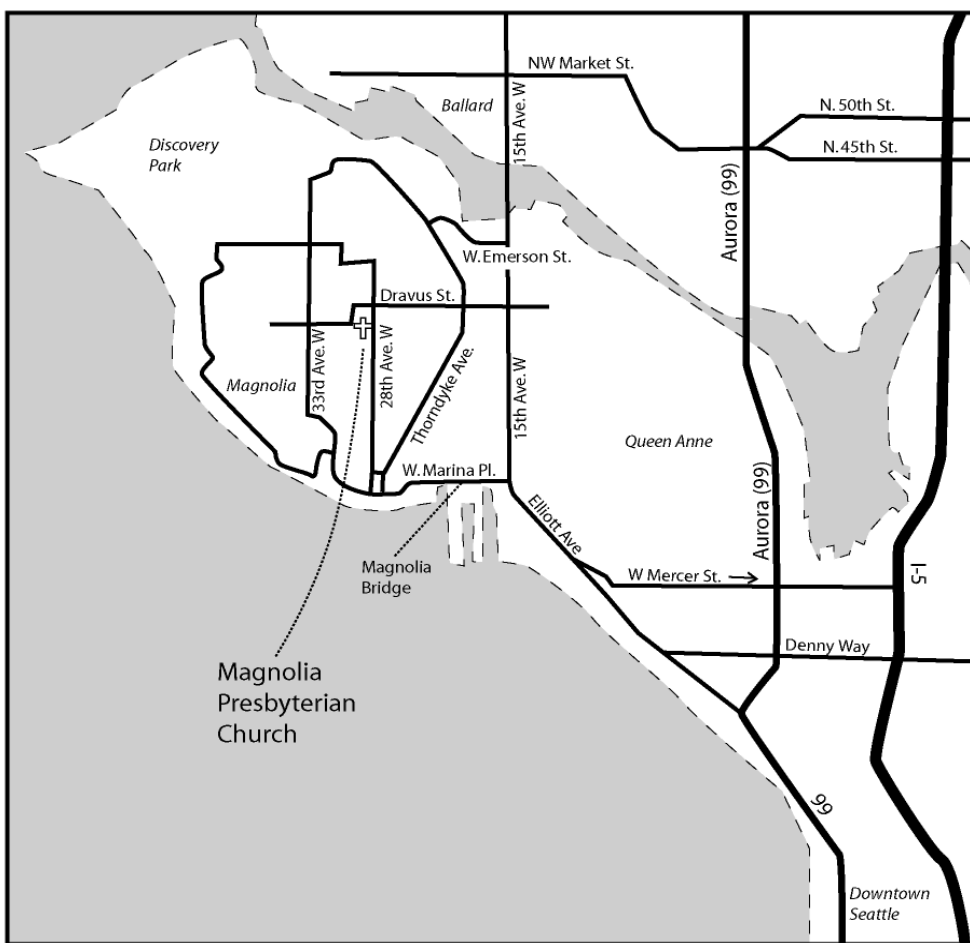

HOW TO FIND US...

Our Address

3051 28th Avenue West
Seattle, WA 98199

From I-5

1. At **I-5 Exit 167**, turn off onto Ramp Mercer St./Seattle Center
2. Turn **right** at the stoplight onto **Fairview Ave. N.**, and then immediately **left** onto **Valley St.**
3. Continue on **Valley St.**, which bears left and turns into **Broad St.**
4. Go several blocks and turn **right** onto **Denny Way**.
5. Follow Denny Way, bearing **right** at **Western Ave. W.**
6. **Western Ave. W.** turns into **Elliott Ave. W** after **0.2 miles**.
7. Continue on **Elliott Ave. W.** - go **2.2 miles**.
8. Turn **left** at **Dravus St** - go **0.8 miles (Up a large hill)**
9. Park at the top of the hill, at **28th Ave. W.**
10. **Magnolia Presbyterian Church** is at the corner of **28th Ave. W.** and **W. Dravus St.**

Map of the Area