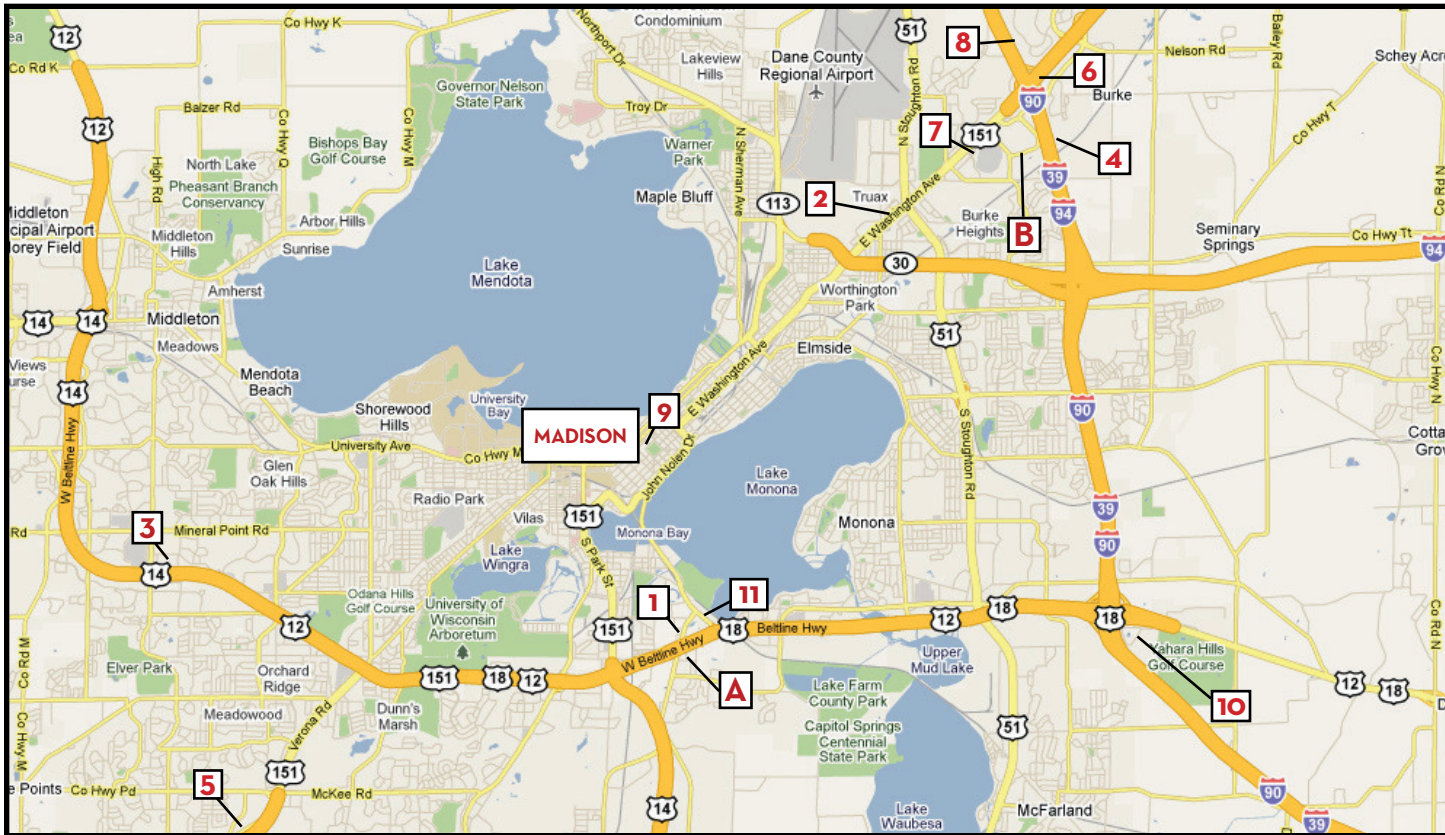

MADISON MAP

2012 WOMEN'S STATE BOWLING CHAMPIONSHIPS

- A **Badger Bowl**
506 East Badger Road
 - B **Bowl-A-Vard Lanes**
2121 East Springs Drive
-
- 1 **Clarion Hotel & Suites, Host Hotel ***
2110 Rimrock Road
 - 2 **Crowne Plaza, Host Hotel ***
4402 East Washington Avenue
 - 3 **Best Western West Towne Suites**
650 Grand Canyon Drive
 - 4 **Courtyard by Marriott Madison East**
2502 Crossroads Drive
 - 5 **Country Inn & Suites Madison West**
2212 Deming Way
 - 6 **Fairfield Inn & Suites by Marriott East**
2702 Crossroads Drive
 - 7 **Hampton Inn of Madison East**
4820 Hayes Road
 - 8 **Holiday Inn at the American Center**
5109 West Terrace Drive
 - 9 **Madison Concourse Hotel & Governor's Club**
1 West Dayton Street
 - 10 **Magnuson Grand Hotel Madison**
3510 Millpond Road
 - 11 **Sheraton Madison Hotel**
706 John Nolen Drive

* Host Hotel

GREATER MADISON CONVENTION & VISITORS BUREAU > 615 E. WASHINGTON AVENUE > MADISON, WI

WWW.VISITMADISON.COM